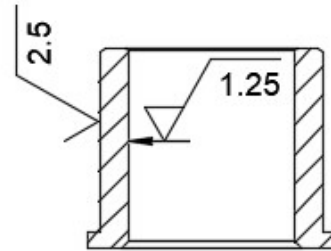

A-A (1:2)

Dept.	Technical reference	Created by jean-paul nelou 24/04/2024	Approved by	
		Document type	Document status	
		Title bague supérieur safran	DWG No.	
		Rev.	Date of issue	Sheet 1/1