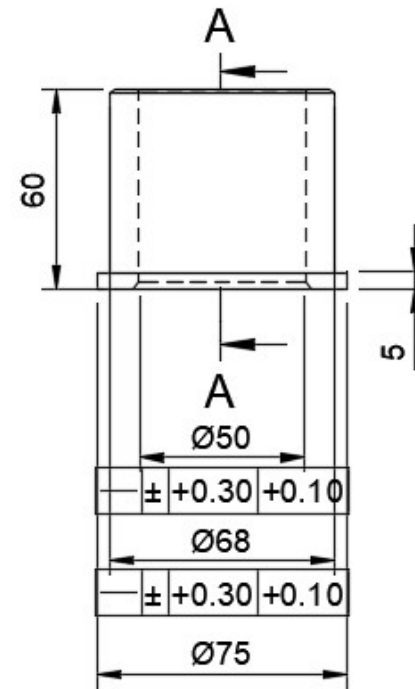

A-A (1:2)

Dept.	Technical reference	Created by jean-paul nelou 24/04/2024	Approved by	
		Document type	Document status	
		Title bague supérieur safran	DWG No.	
		Rev.	Date of issue	Sheet 1/1