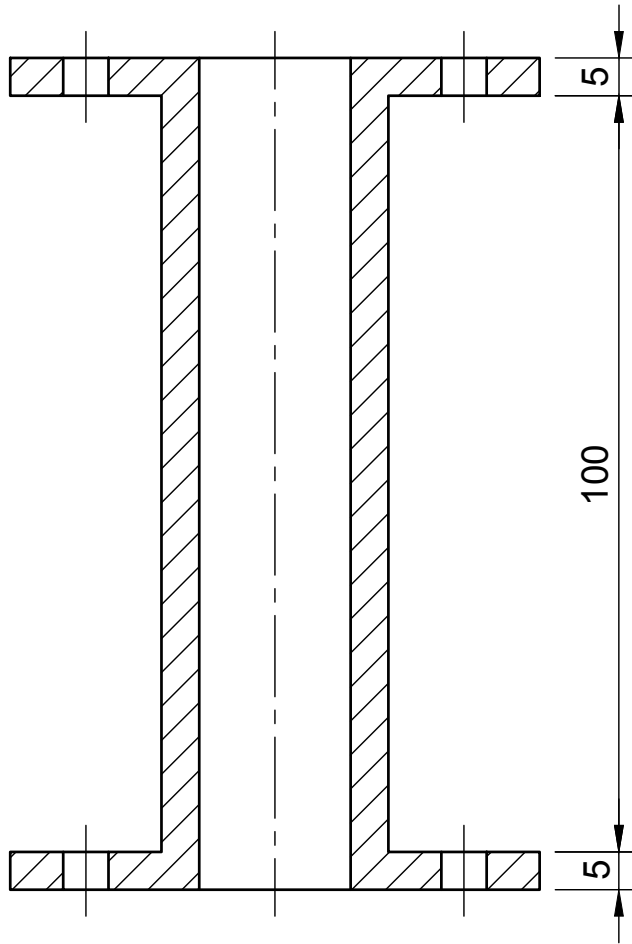

A-A (1:1)

Dept.	Technical reference	Created by François Pacquelet 14/03/2024	Approved by		
		Document type	Document status		
		Title arbre_ecarteur_helice	DWG No.		
		Rev.	Date of issue	Sheet 1/1	