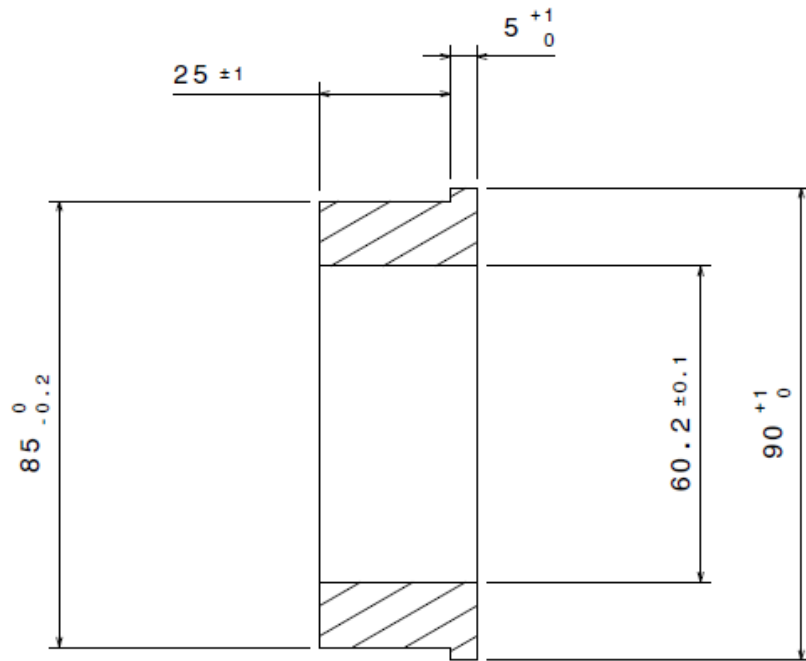

Coupe A-A
Echelle : 1:1

DESIGNED BY: Romain		Matière : Pom-C Noir ou blanc	I	-
DATE: 17/02/2024			H	-
CHECKED BY: XXX			G	-
DATE: XXX			F	-
SIZE: A3			E	-
			D	-
SCALE: 1:1	WEIGHT (kg): XXX	DRAWING NUMBER: Bague haut	C	-
		SHEET: 1/1	B	-
			A	-

This drawing is our property; it can't be reproduced or communicated without our written agreement.

Coupe A-A
Echelle : 1:1

DESIGNED BY: Romain		Matière : Pom-C Noir ou blanc	I	-
DATE: 17/02/2024			H	-
CHECKED BY: XXX			G	-
DATE: XXX			F	-
SIZE: A3			E	-
SCALE: 1:1	WEIGHT (kg): 0,22	DRAWING NUMBER: Bague int	D	-
		SHEET: 1/1	C	-
This drawing is our property; it can't be reproduced or communicated without our written agreement.			B	-
			A	-

DESIGNED BY: Romain	Matière : Pom-C Noir ou blanc		I	-	
DATE: 17/02/2024			H	-	
CHECKED BY: XXX	Bague Bas		G	-	
DATE: XXX			F	-	
SIZE: A3		1 / 1		E	-
SCALE: 1:1				D	-
WEIGHT (kg): 0,57	DRAWING NUMBER:	1 / 1		C	-
This drawing is our property; it can't be reproduced or communicated without our written agreement.				B	-
			A	-	