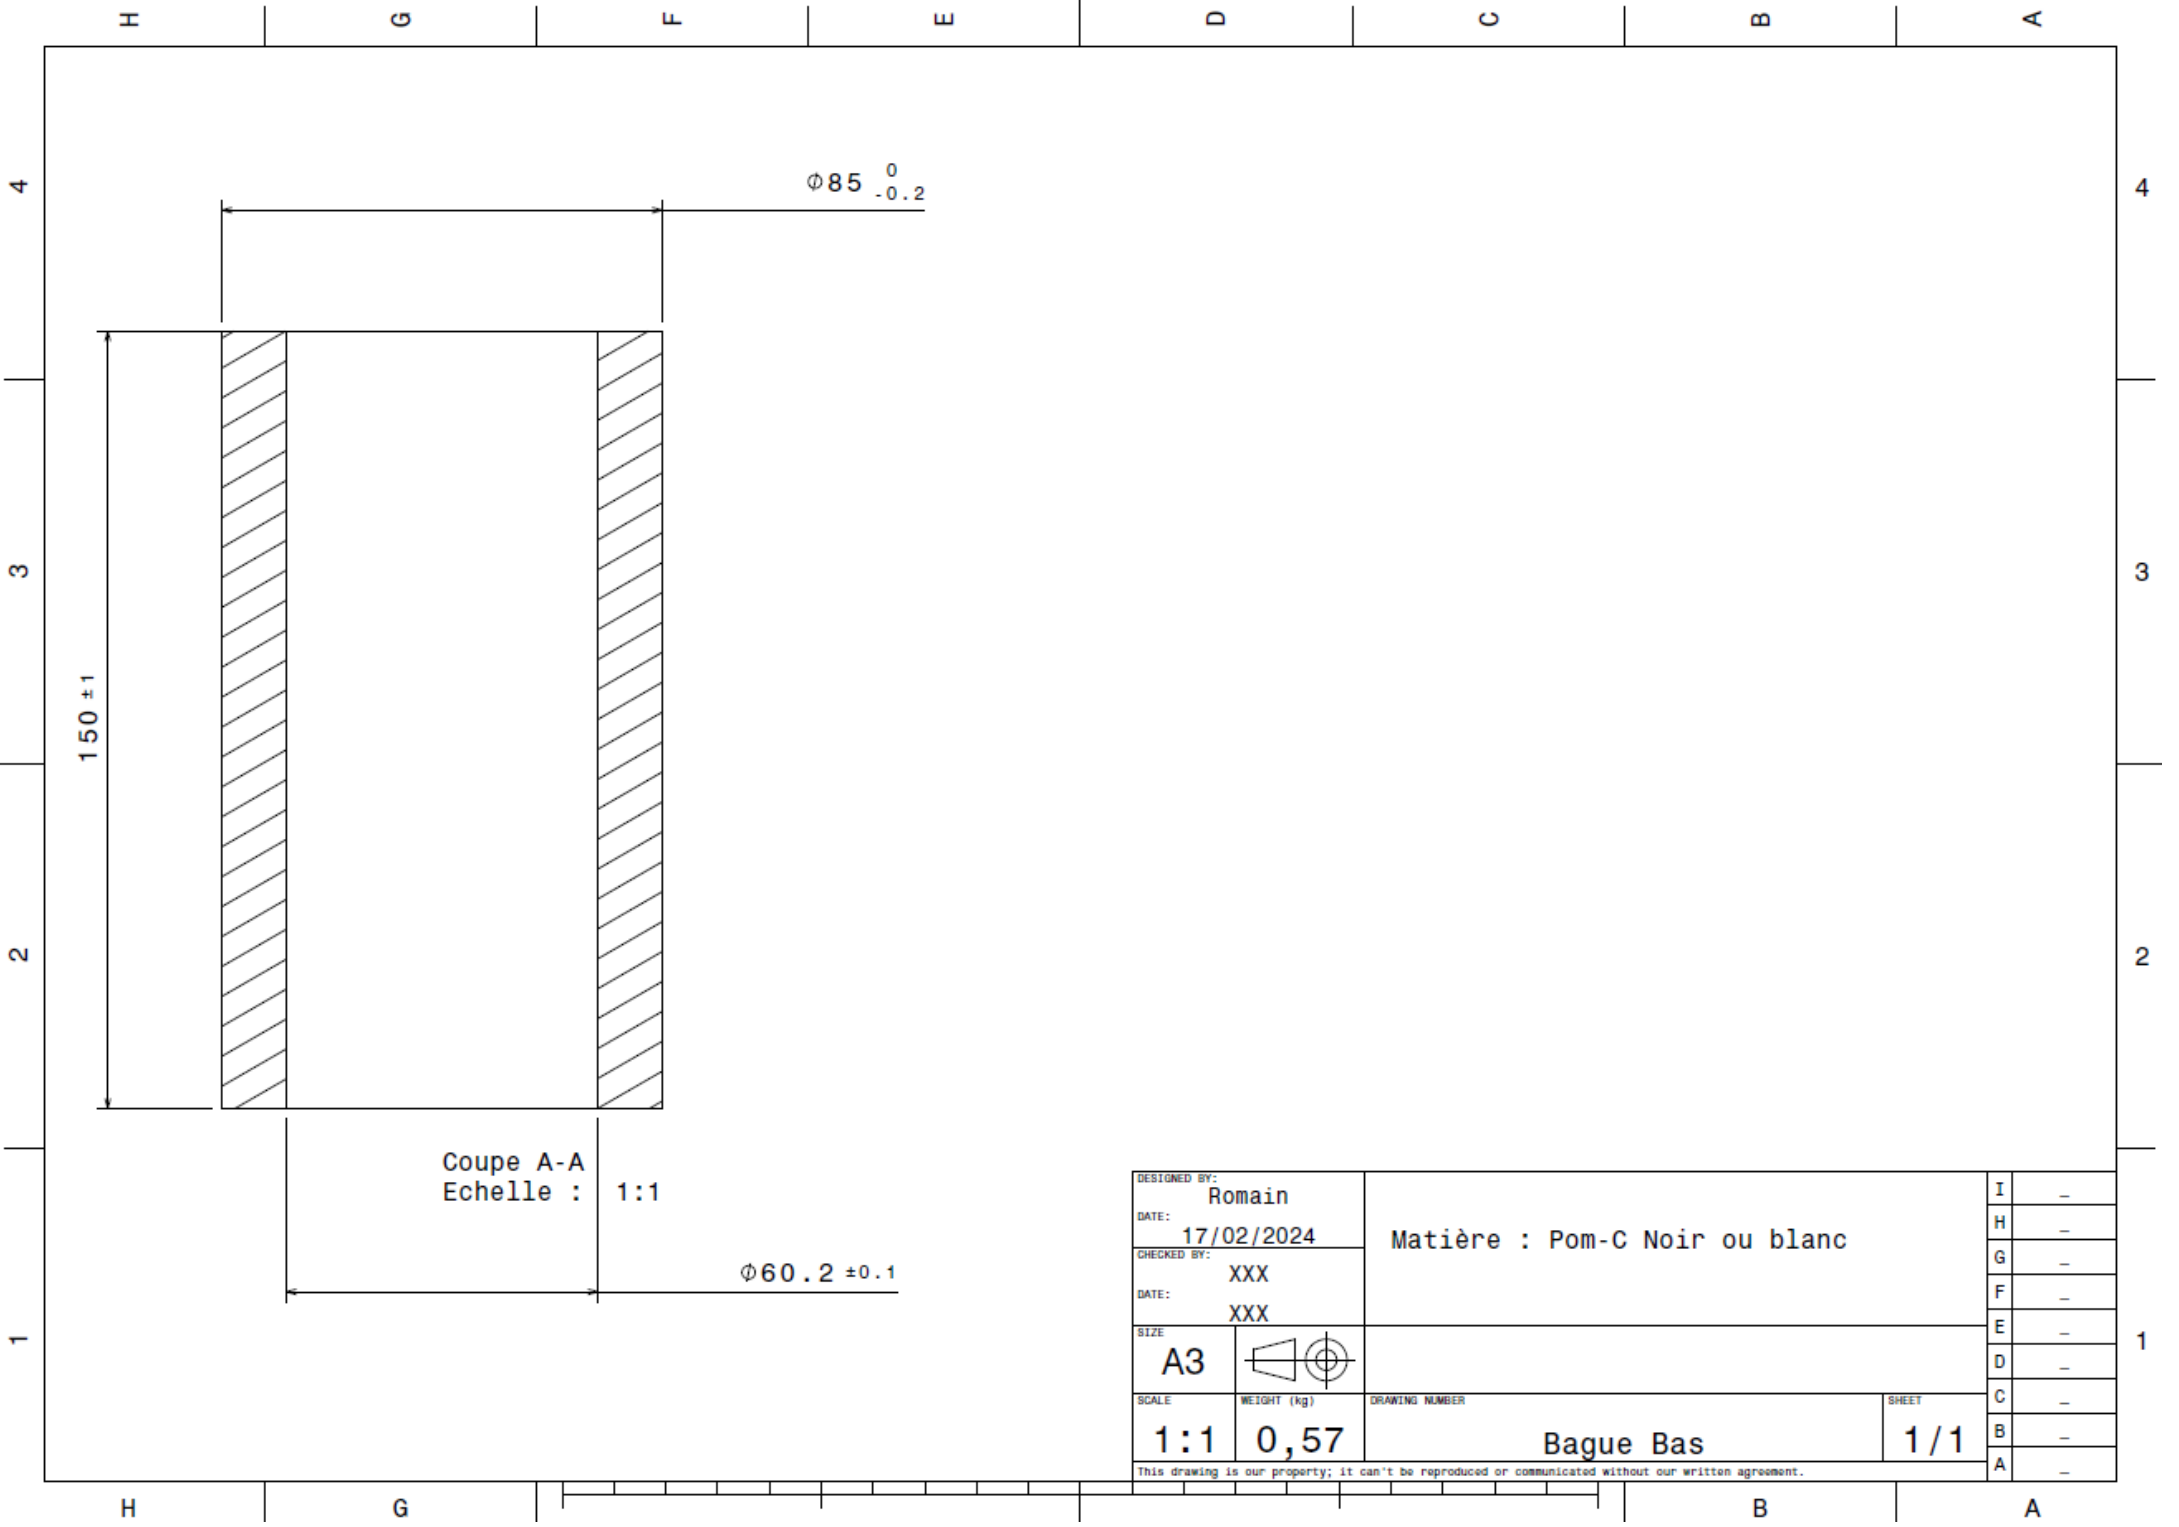

Coupe A-A
Echelle : 1:1

DESIGNED BY: Romain		Matière : Pom-C Noir ou blanc	I	-
DATE: 17/02/2024			H	-
CHECKED BY: XXX			G	-
DATE: XXX			F	-
SIZE: A3			E	-
			D	-
SCALE: 1:1	WEIGHT (kg): XXX	DRAWING NUMBER: Bague haut	C	-
		SHEET: 1/1	B	-
			A	-

This drawing is our property; it can't be reproduced or communicated without our written agreement.

Coupe A-A
Echelle : 1:1

DESIGNED BY: Romain		Matière : Pom-C Noir ou blanc	I	-
DATE: 17/02/2024			H	-
CHECKED BY: XXX			G	-
DATE: XXX			F	-
SIZE: A3			E	-
SCALE: 1:1	WEIGHT (kg): 0,22	DRAWING NUMBER: Bague int	D	-
		SHEET: 1/1	C	-
This drawing is our property; it can't be reproduced or communicated without our written agreement.			B	-
			A	-

DESIGNED BY: Romain	Matière : Pom-C Noir ou blanc		I	-	
DATE: 17/02/2024			H	-	
CHECKED BY: XXX	Bague Bas		G	-	
DATE: XXX			F	-	
SIZE: A3		1 / 1		E	-
SCALE: 1:1				D	-
WEIGHT (kg): 0,57	DRAWING NUMBER:	1 / 1		C	-
This drawing is our property; it can't be reproduced or communicated without our written agreement.				B	-
			A	-	