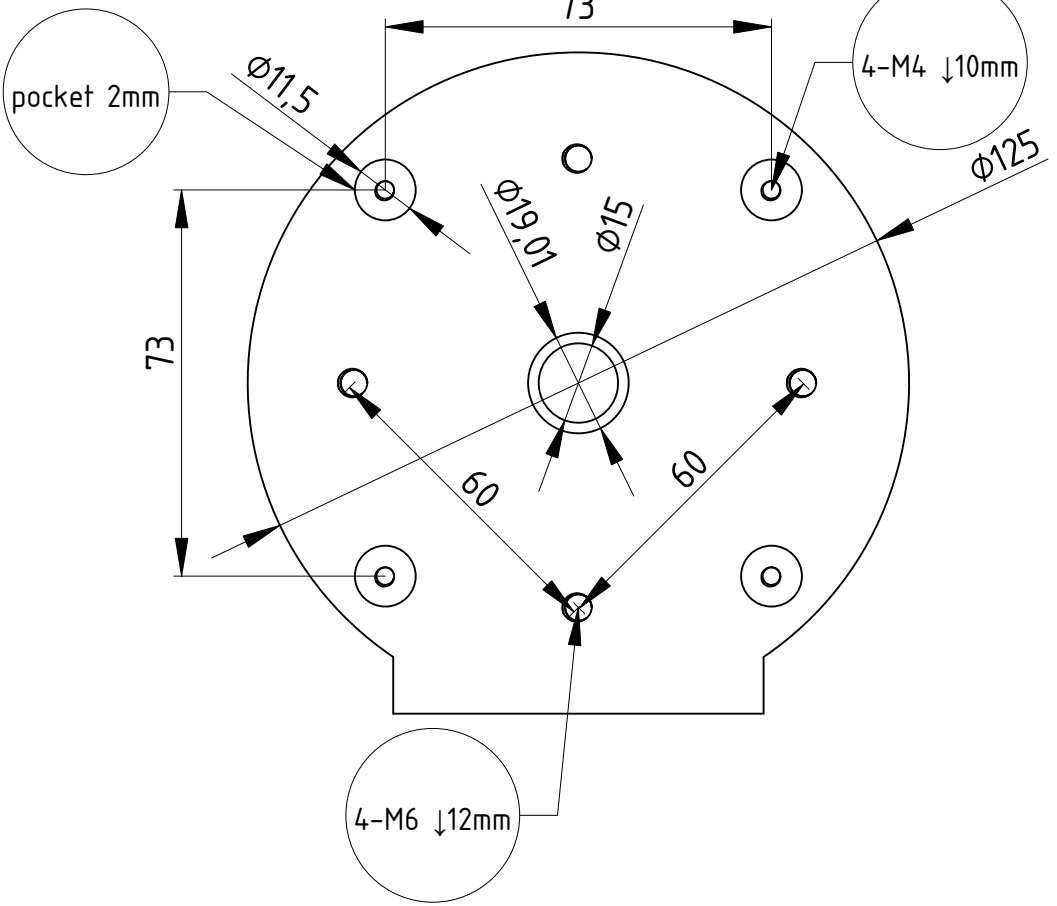

F E D C B A

4

3

2

1

4

3

2

1

F E D

DESIGNED BY: <b>Benoit Talenton</b>		<b>Turnit</b>		G	—
DATE: <b>15/01/2024</b>		<b>Base</b>		F	—
SIZE <b>A4</b>				E	—
SCALE <b>0.7</b>	WEIGHT (kg)	DRAWING NUMBER <b>2</b>	SHEET <b>2/2</b>	D	—
This drawing is our property; it can't be reproduced or communicated without our written consent.				C	—
				B	—
				A	—