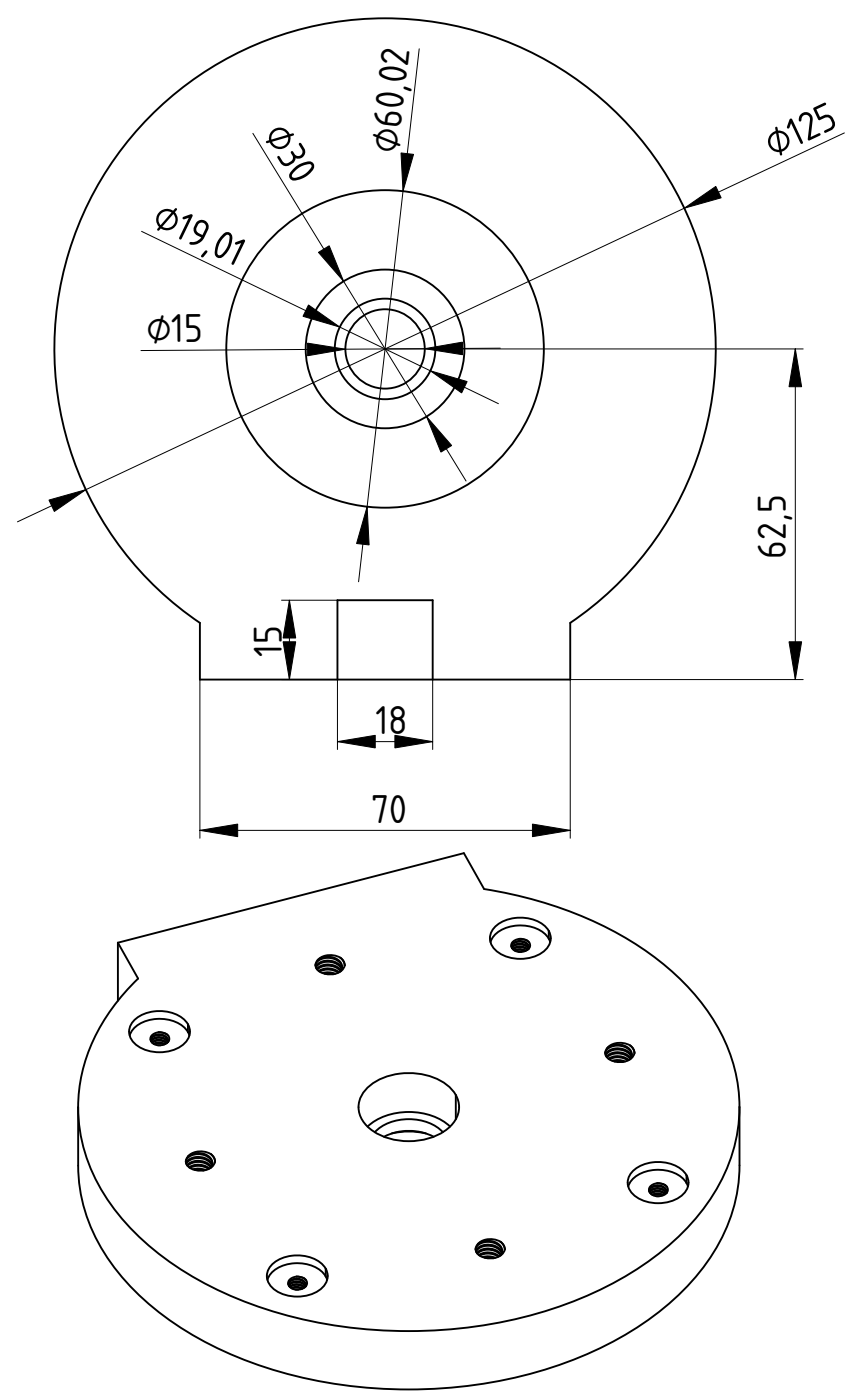

F E D C B A

4

3

2

1

4

3

2

1

F E D

DESIGNED BY: <b>Benoit Talenton</b>		<b>Turnit</b>		G	—
DATE: <b>15/01/2024</b>		<b>Base</b>		F	—
SIZE <b>A4</b>				E	—
SCALE <b>0.7</b>	WEIGHT (kg)	DRAWING NUMBER <b>2</b>	SHEET <b>2/2</b>	D	—
This drawing is our property; it can't be reproduced or communicated without our written consent.				C	—
				B	—
				A	—