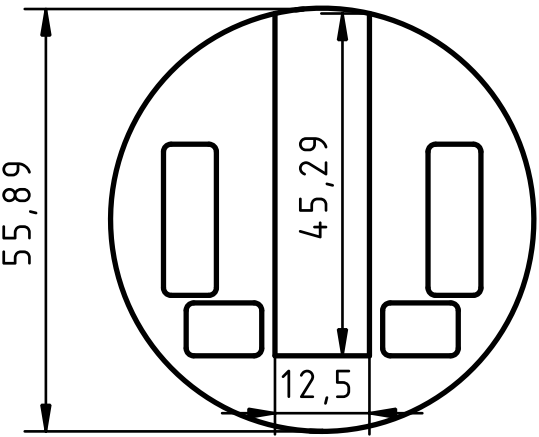

2

1

4

3

2

1

DESIGNED BY: Matthieu BERARDI		Compartment Servomoteur		G	-
DATE: 24/12/2023		StarFire Ultimate		F	-
SIZE: A4				E	-
				D	-
SCALE: Scale	WEIGHT (kg): N/A	DRAWING NUMBER: 1.0	SHEET: 1/1	C	-
				B	-
				A	-