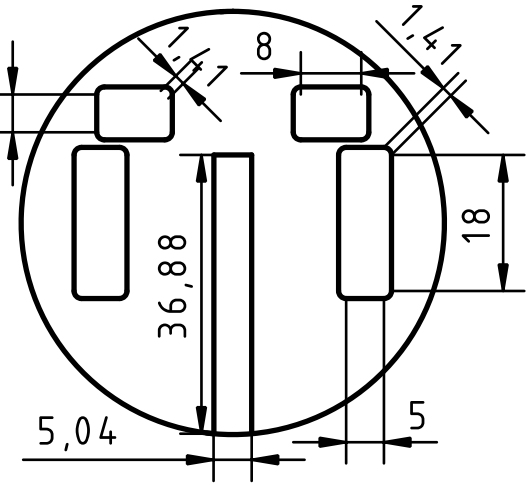

2

1

4

3

2

1

DESIGNED BY: Matthieu BERARDI		Compartment Servomoteur		G	-
DATE: 24/12/2023		StarFire Ultimate		F	-
SIZE: A4				E	-
				D	-
SCALE: Scale	WEIGHT (kg): N/A	DRAWING NUMBER: 1.0	SHEET: 1/1	C	-
				B	-
				A	-