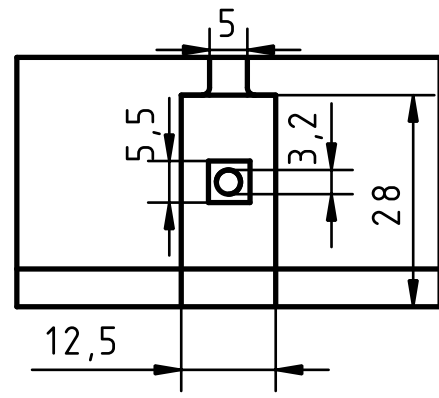

2

1

4

3

2

1

DESIGNED BY: Matthieu BERARDI		Compartment Servomoteur		G	-
DATE: 24/12/2023		StarFire Ultimate		F	-
SIZE: A4				E	-
				D	-
SCALE: Scale	WEIGHT (kg): N/A	DRAWING NUMBER: 1.0	SHEET: 1/1	C	-
				B	-
				A	-