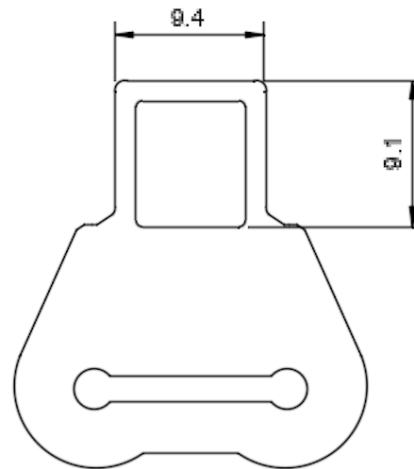

Name	Material	Quantity	
Btfly Handle 2 - Inox	Inox 1mm	12	

Dept.	Technical reference	Created by O.B	19/09/2023	Approved by
Inox 1mm				
Title U. rev4 b6 Btfly Handle 2 - Inox			DWG No.	
Rev.	Date of issue	Sheet		1/1