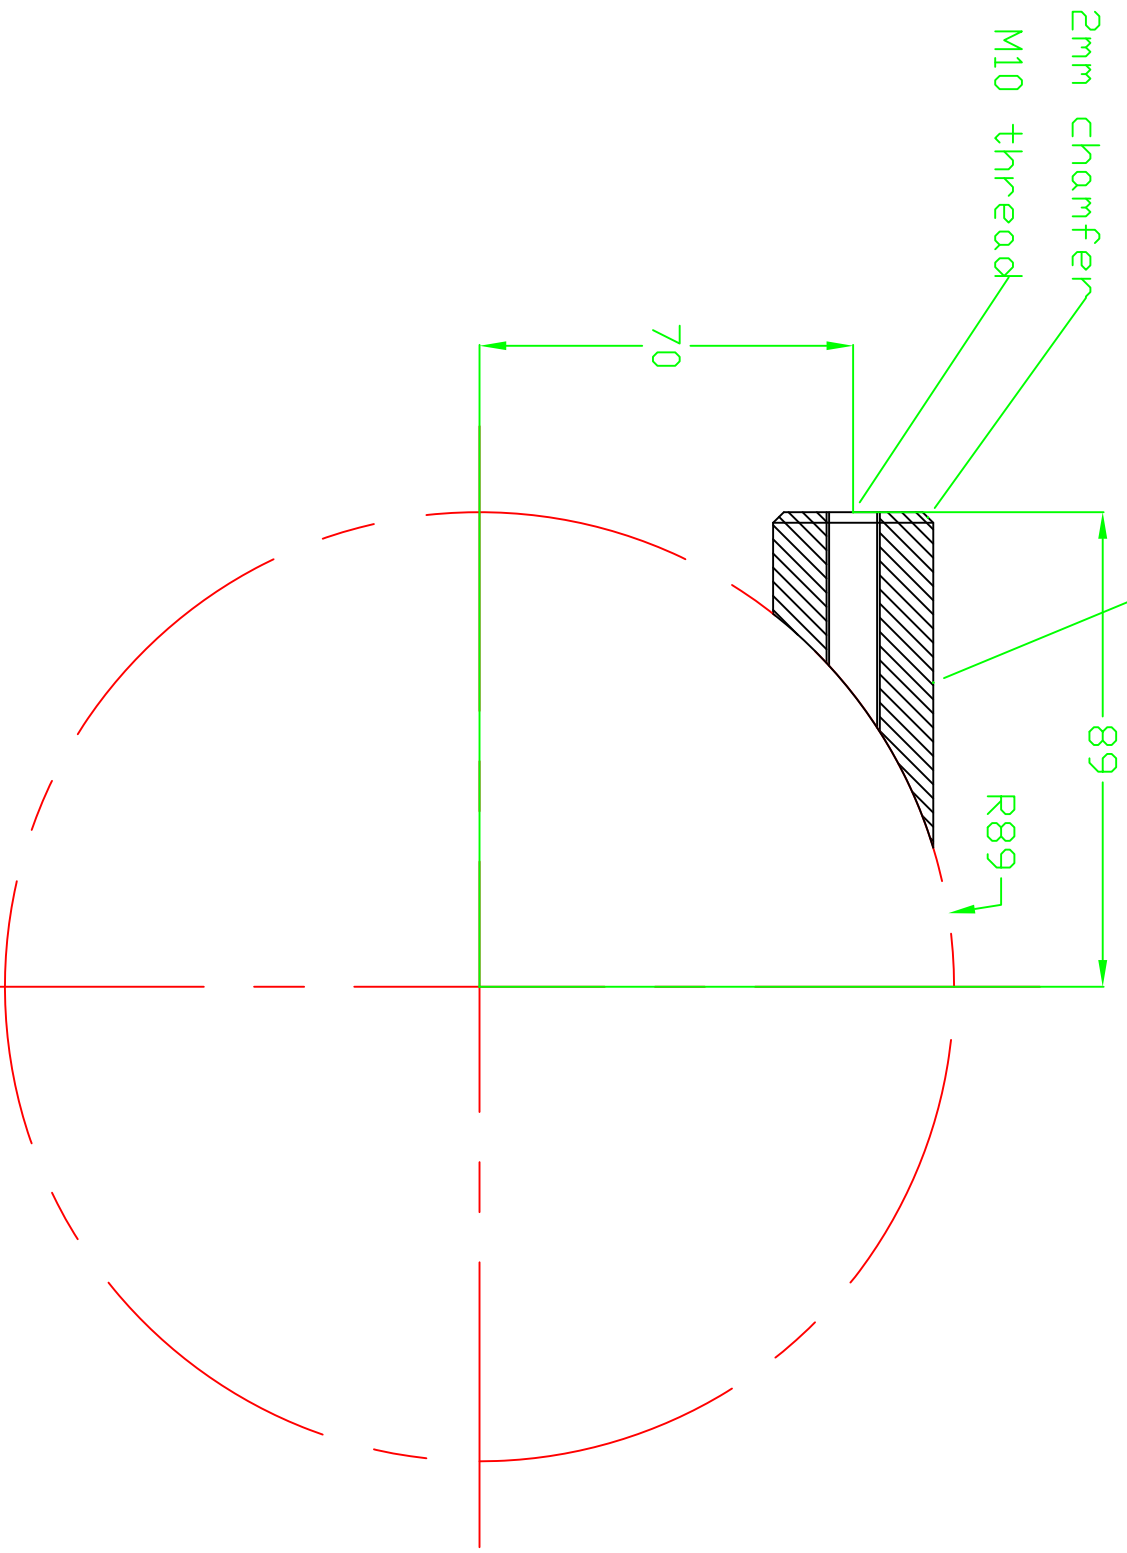

30mm diameter
round bar

2mm chamfer

M10 thread

89

R89

70

All dimensions in mm
Material: aluminium