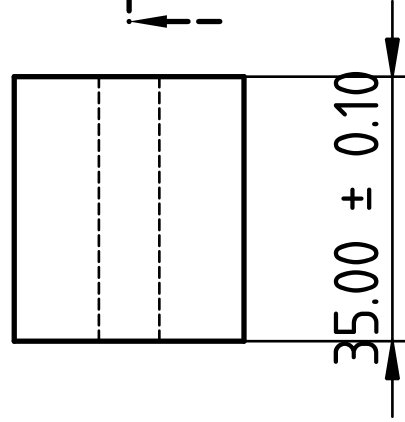

2

1

4

3

2

1

vue perspective

En aluminium avec arrête vive

DESIGNED BY: Claude		entretoise bdp vtt		G	—
DATE: Date		demontage		F	—
SIZE A4				E	—
				D	—
SCALE scale	WEIGHT (kg) Weight	DRAWING NUMBER 1	SHEET Sheet	C	—
This drawing is our property; it can't be reproduced or communicated without our written consent.				B	—
				A	—