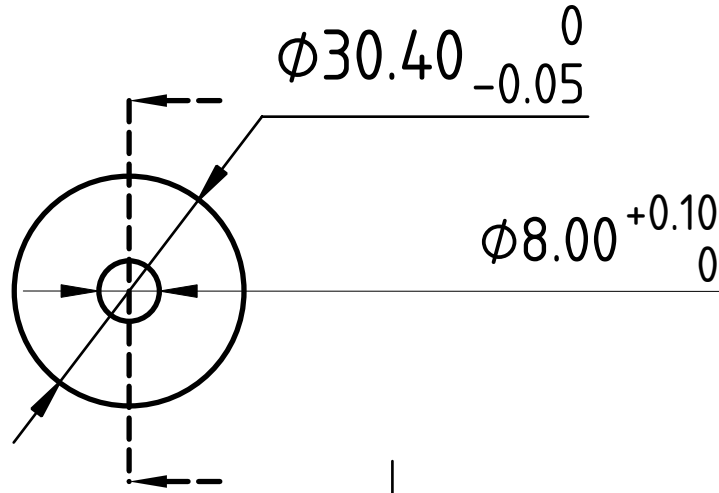

2

1

4

3

2

1

vue perspective

En aluminium avec arrête vive

DESIGNED BY: Claude		entretoise bdp vtt		G	—
DATE: Date		demontage		F	—
SIZE A4				E	—
				D	—
SCALE scale	WEIGHT (kg) Weight	DRAWING NUMBER 1	SHEET Sheet	C	—
This drawing is our property; it can't be reproduced or communicated without our written consent.				B	—
				A	—