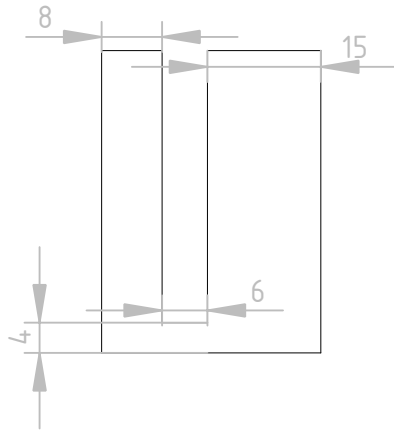

3

3

2

2

1

1

DESIGNED BY: <b>zer0</b>		<b>Charnière porte de douche</b>		G	—
DATE: 2022-01-29		<b>Support</b>		F	—
SIZE <b>A4</b>				E	—
SCALE <b>1:1</b>				WEIGHT (kg)	DRAWING NUMBER <b>v3</b>
SHEET <b>1/2</b>				C	—
				B	—
				A	—