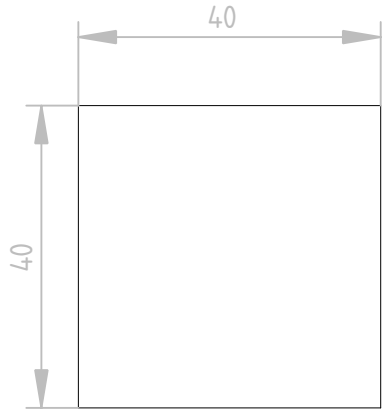

3

3

2

2

1

1

DESIGNED BY: <b>zer0</b>		<b>Charnière porte de douche</b>		G	—
DATE: 2022-01-29		<b>Support</b>		F	—
SIZE <b>A4</b>				E	—
SCALE <b>1:1</b>				WEIGHT (kg)	DRAWING NUMBER <b>v3</b>
SHEET <b>1/2</b>				C	—
				B	—
				A	—