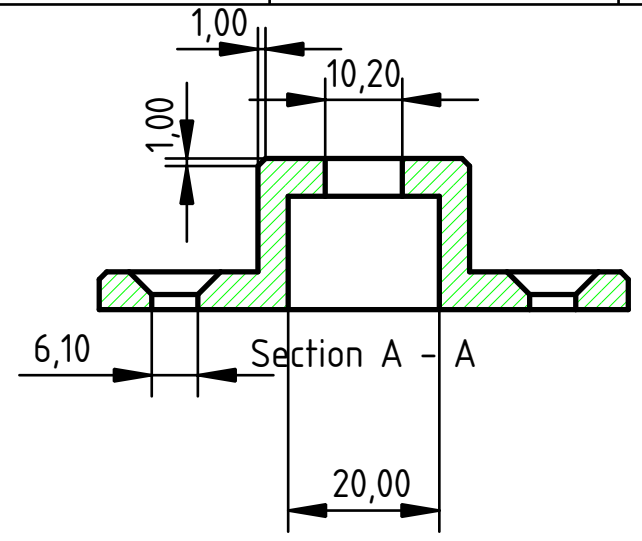

D

DESIGNED BY: David Bozec		Flasque Mat Binoculaire		G	—
DATE: 26/07/2022				F	—
SIZE: A4				E	—
SCALE: 1:1	WEIGHT (kg)			D	—
DRAWING NUMBER: M22024		SHEET: 1/1		C	—
This drawing is our property; it can't be reproduced or communicated without our written consent.				B	—
				A	—