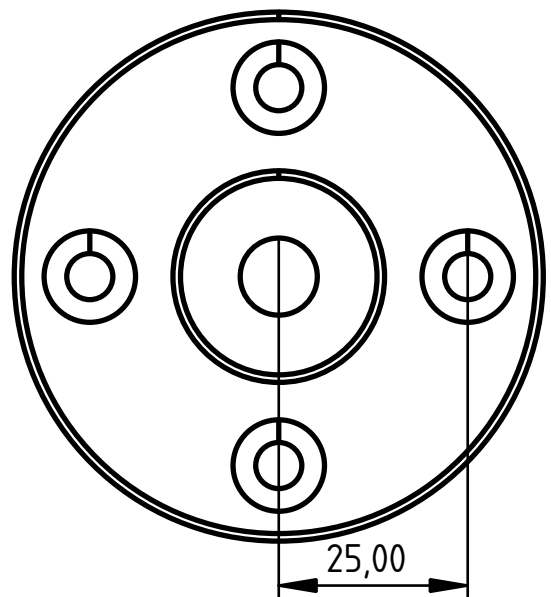

D

DESIGNED BY: David Bozec		Flasque Mat Binoculaire		G	—
DATE: 26/07/2022				F	—
SIZE: A4				E	—
SCALE: 1:1	WEIGHT (kg)			D	—
DRAWING NUMBER: M22024		SHEET: 1/1		C	—
This drawing is our property; it can't be reproduced or communicated without our written consent.				B	—
				A	—