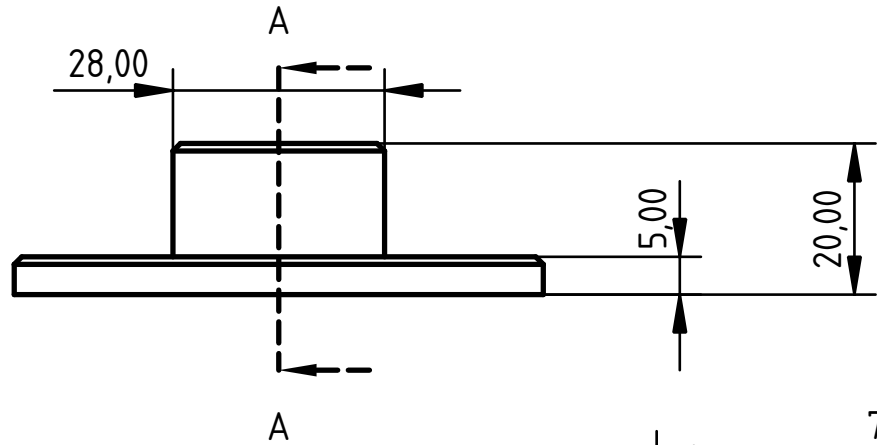

D

DESIGNED BY: David Bozec		Flasque Mat Binoculaire		G	—
DATE: 26/07/2022				F	—
SIZE: A4				E	—
SCALE: 1:1	WEIGHT (kg)			D	—
DRAWING NUMBER: M22024		SHEET: 1/1		C	—
This drawing is our property; it can't be reproduced or communicated without our written consent.				B	—
				A	—