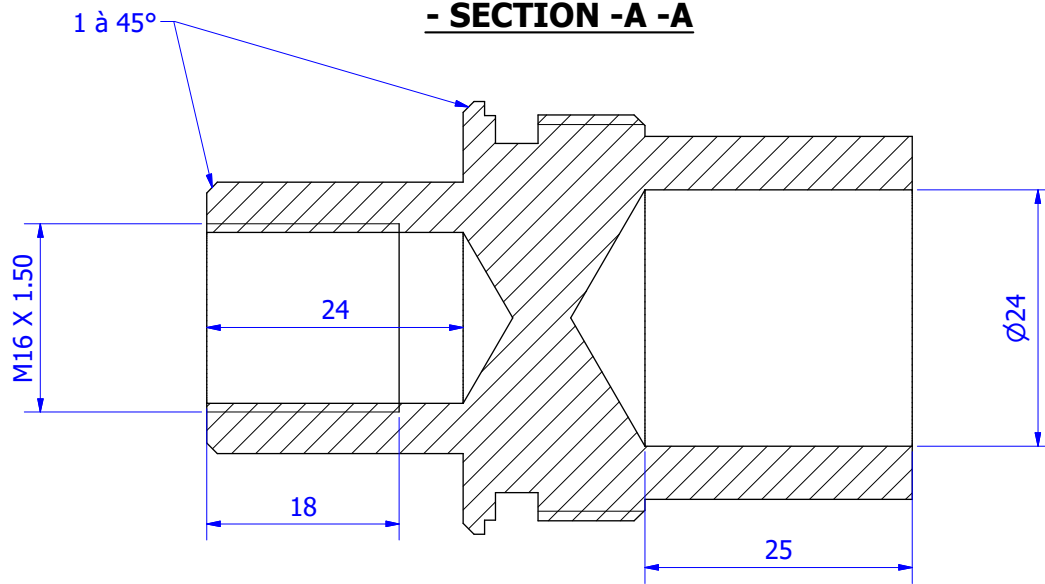

- SECTION -A -A

Matière : INOX 304

Issue	Date	Designed by	Checked by	Remarks	Approved by

PROLONGATEUR DR

Eneria CAT Eneria - Head office
 Longpont Street - PO Box 10202
 91311 MONTLHERY CEDEX
 Phone : +33 (0)1 69 80 21 00
 Fax : +33 (0)1 69 80 21 70
 Web Site : www.eneria.com

	SHEET SIZE A3	SCALE 2 : 1	SHEET 1 / 1	BUSINESS N°	ENERIA DRAWING N°	ISSUE 00
--	-------------------------	-----------------------	-----------------------	-------------	-------------------	--------------------