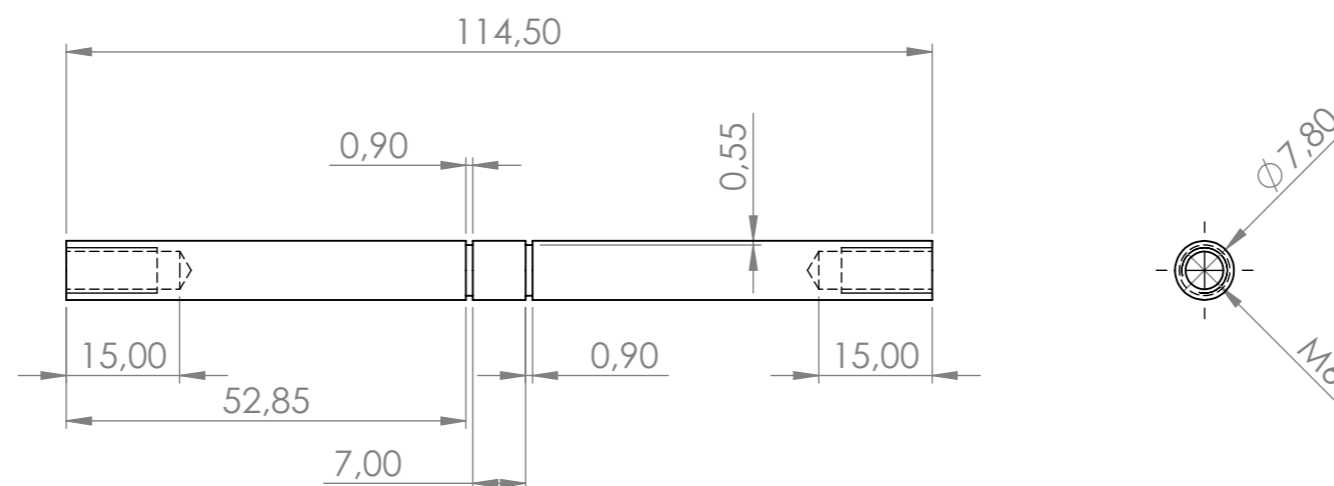

The information contained in this drawing is the sole property of ROBOPLANET. Any reproduction or diffusion to a third party is strictly prohibited without the consent of ROBOPLANET.

This part is fully depicted by its 3D model
PAN-USI-003-A-ENTRETOISE POULIE.STEP

Version	Edited by	Modification detail	Date
E			
D			
C			
B			
A			

Version :	Qty:	Format: A3	Designed by :	Date :		
Page : 1/1	Longueurs	≤6	>6 à 30	>30 à 120	>120	Designation
Scale : 1:1		+/- 0,1	+/- 0,2	+/- 0,3	+/- 0,5	
	Angle	≤10	>10 à 50	>50 à 120	>120	File number
		± 1°	± 30'	± 20'	± 10'	
Material :	Treatment :				 ROBOPLANET 6 rue Dieng Kuntz 44307 Nantes cedex 09 8113 40 87 www.roboplanet.fr	
Last backup : 13/07/2021	Finish :					