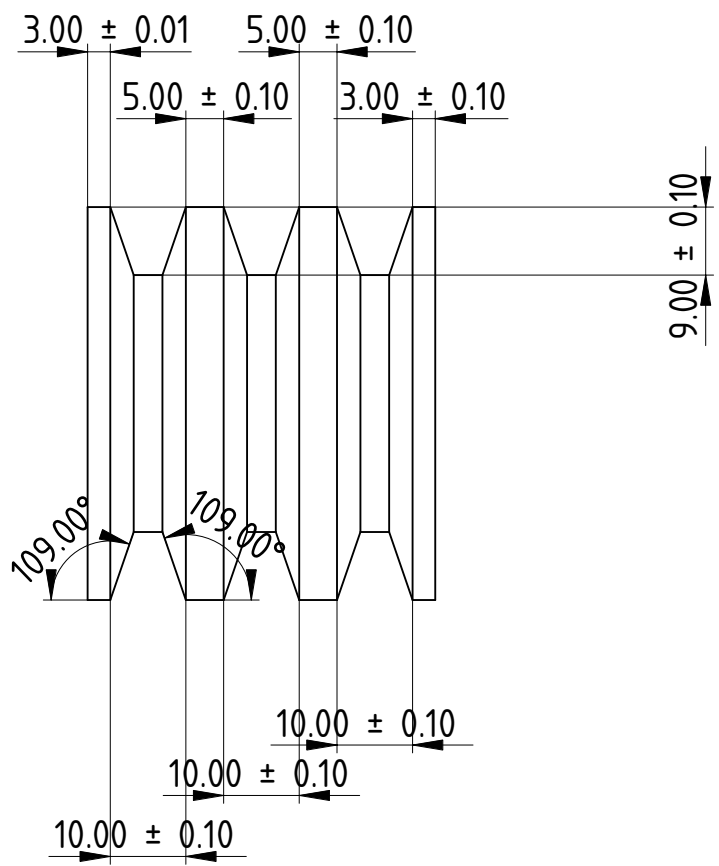

F E D C B A

F E D

DESIGNED BY: Denis AUBERTIN		Poulie tendeur		G	—
DATE: 11/06/2021				F	—
SIZE A4				E	—
SCALE	WEIGHT (kg)			D	—
DRAWING NUMBER		C	—		
SHEET		B	—		
This drawing is our property; it can't be reproduced or communicated without our written consent.				A	—

4
3
2
1

4
3
2
1