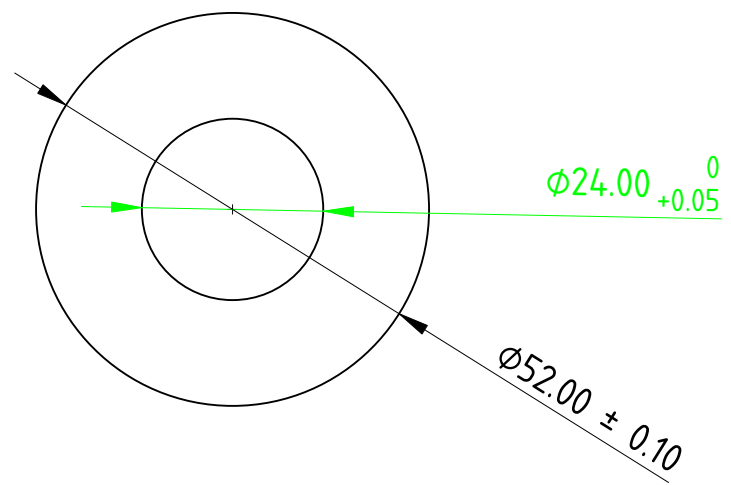

F E D C B A

F E D

DESIGNED BY: Denis AUBERTIN		Poulie tendeur		G	—
DATE: 11/06/2021				F	—
SIZE A4				E	—
SCALE	WEIGHT (kg)			D	—
DRAWING NUMBER		C	—		
SHEET		B	—		
This drawing is our property; it can't be reproduced or communicated without our written consent.				A	—