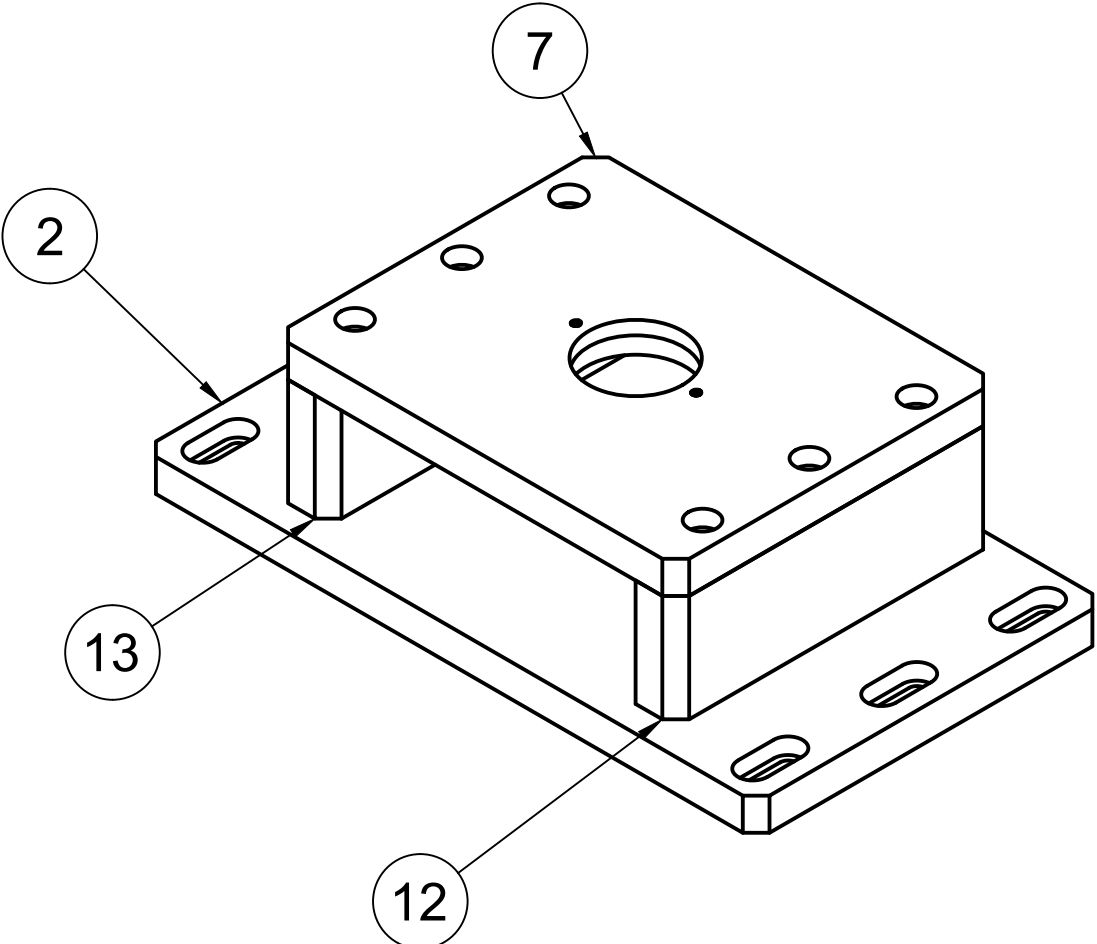

A-A (1:2)

Parts List		
Item	Qty	Part Number
2	1	PlatineMoteurABB
7	1	PlatineHaute
12	1	SupportIntermediaire
13	1	SupportIntermediaire(Mirror)

Dept.	Technical reference	Created by	Approved by
		-	28/06/2021
		Document type	Document status
		Title	DWG No.
		Support Poulies	
Rev.	Date of issue	Sheet	
		1/1	