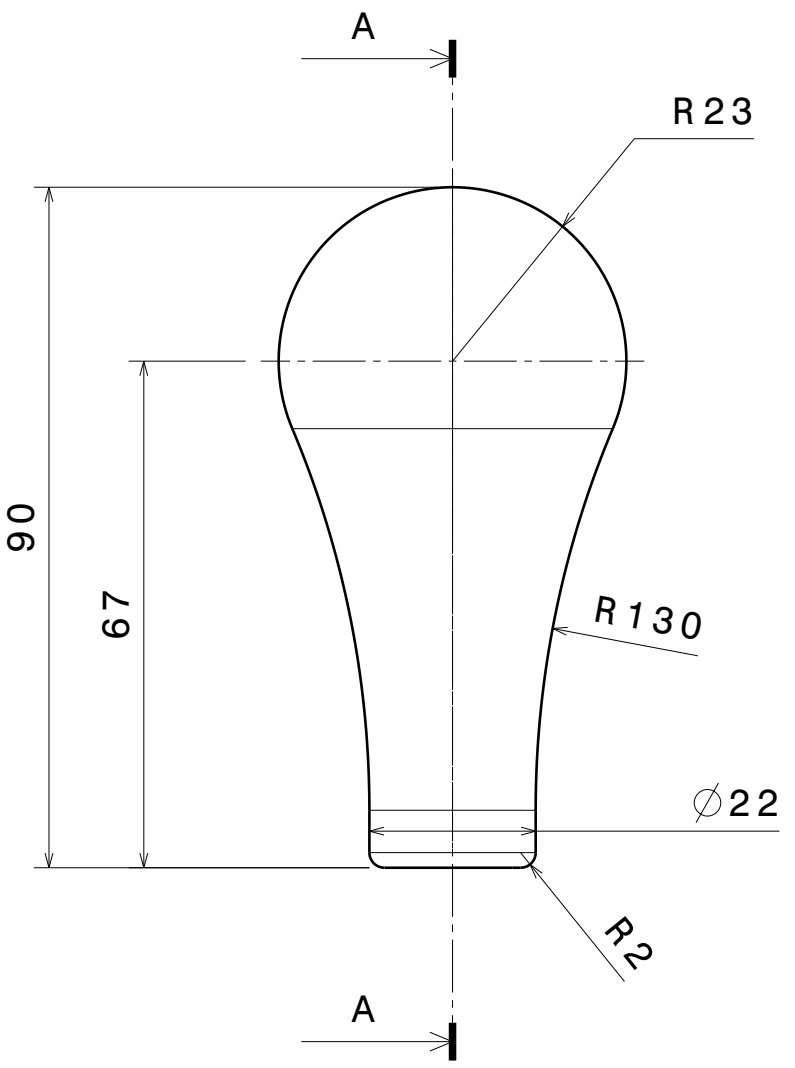

H G F E D C B A

4

3

2

1

4

3

2

1

Vue de face
Echelle : 1:1

Coupe A-A
Echelle : 1:1

Vue isométrique
Echelle : 1:1

NOTA :

Matériau : POM blanc
Rugosité : Ra 1.6

This drawing is our property.
It can't be reproduced
or communicated without
our written agreement.

OTAKE RACING TEAM

DRAWING TITLE		POMMEAU VITESSE HONDA POM		
DRAWN BY B.Mirault	DATE 14/05/2021	SIZE A3	DRAWING NUMBER ORT-0001	REV A
CHECKED BY B.Mirault	DATE xxx	SCALE 1:1	WEIGHT(kg) xxx	SHEET 1/1
DESIGNED BY B.Mirault	DATE xxx			