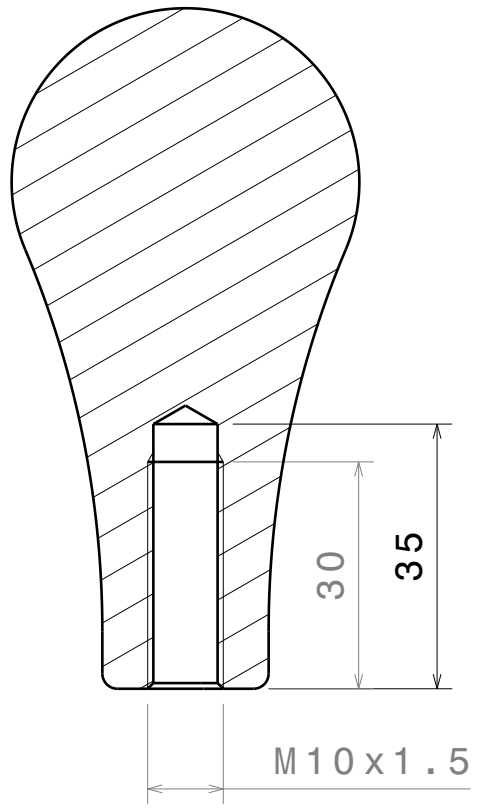

H G F E D C B A

4

3

2

1

4

3

2

1

Vue de face
Echelle : 1:1

Coupe A-A
Echelle : 1:1

Vue isométrique
Echelle : 1:1

NOTA :

Matériau : POM blanc
Rugosité : Ra 1.6

This drawing is our property.
It can't be reproduced
or communicated without
our written agreement.

OTAKE RACING TEAM

DRAWING TITLE		POMMEAU VITESSE HONDA POM		
DRAWN BY B.Mirault	DATE 14/05/2021	SIZE A3	DRAWING NUMBER ORT-0001	REV A
CHECKED BY B.Mirault	DATE xxx	SCALE 1:1	WEIGHT(kg) xxx	SHEET 1/1
DESIGNED BY B.Mirault	DATE xxx			