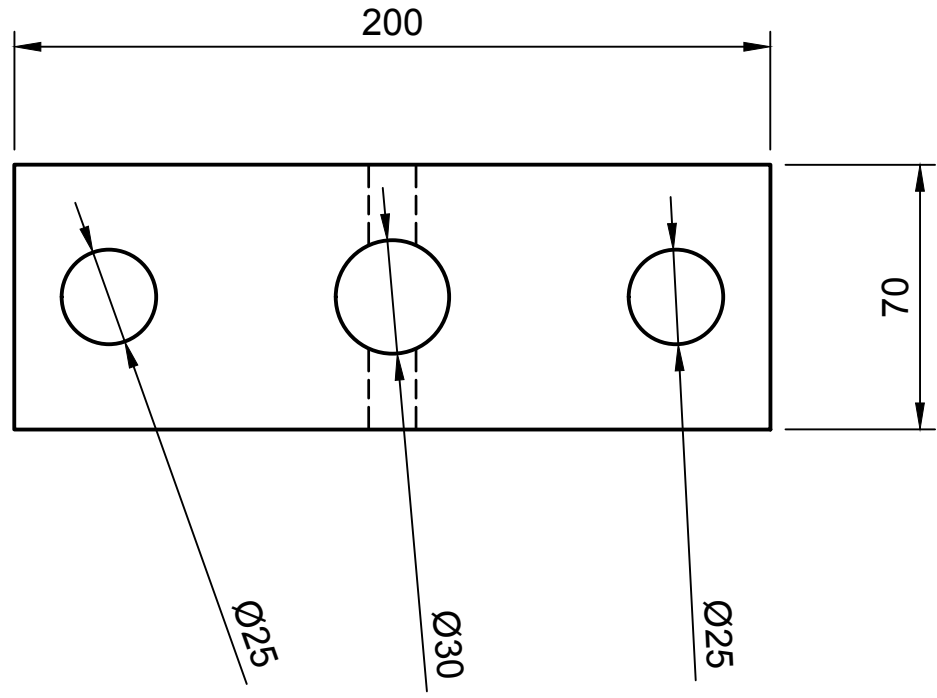

Vue Globale

Vue dessus

Vue Face

Dept.	Technical reference	Created by Sport	30/03/2021	Approved by
		Document type	Document status	
		Title Poid machine	DWG No.	
		Rev.	Date of issue	Sheet 1/1