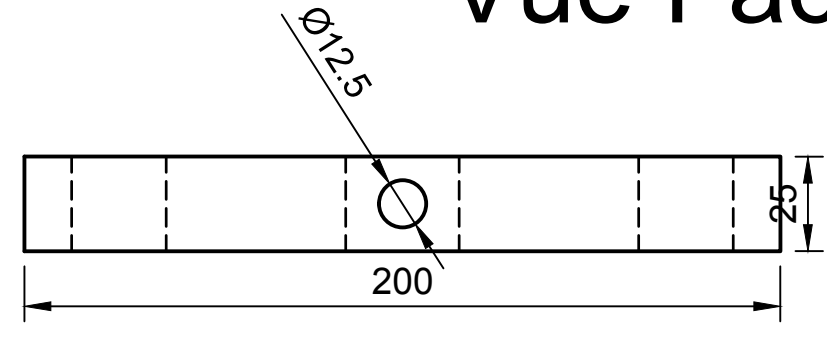

Vue Globale

Vue dessus

Vue Face

Dept.	Technical reference	Created by Sport	30/03/2021	Approved by
		Document type	Document status	
		Title Poid machine	DWG No.	
		Rev.	Date of issue	Sheet 1/1