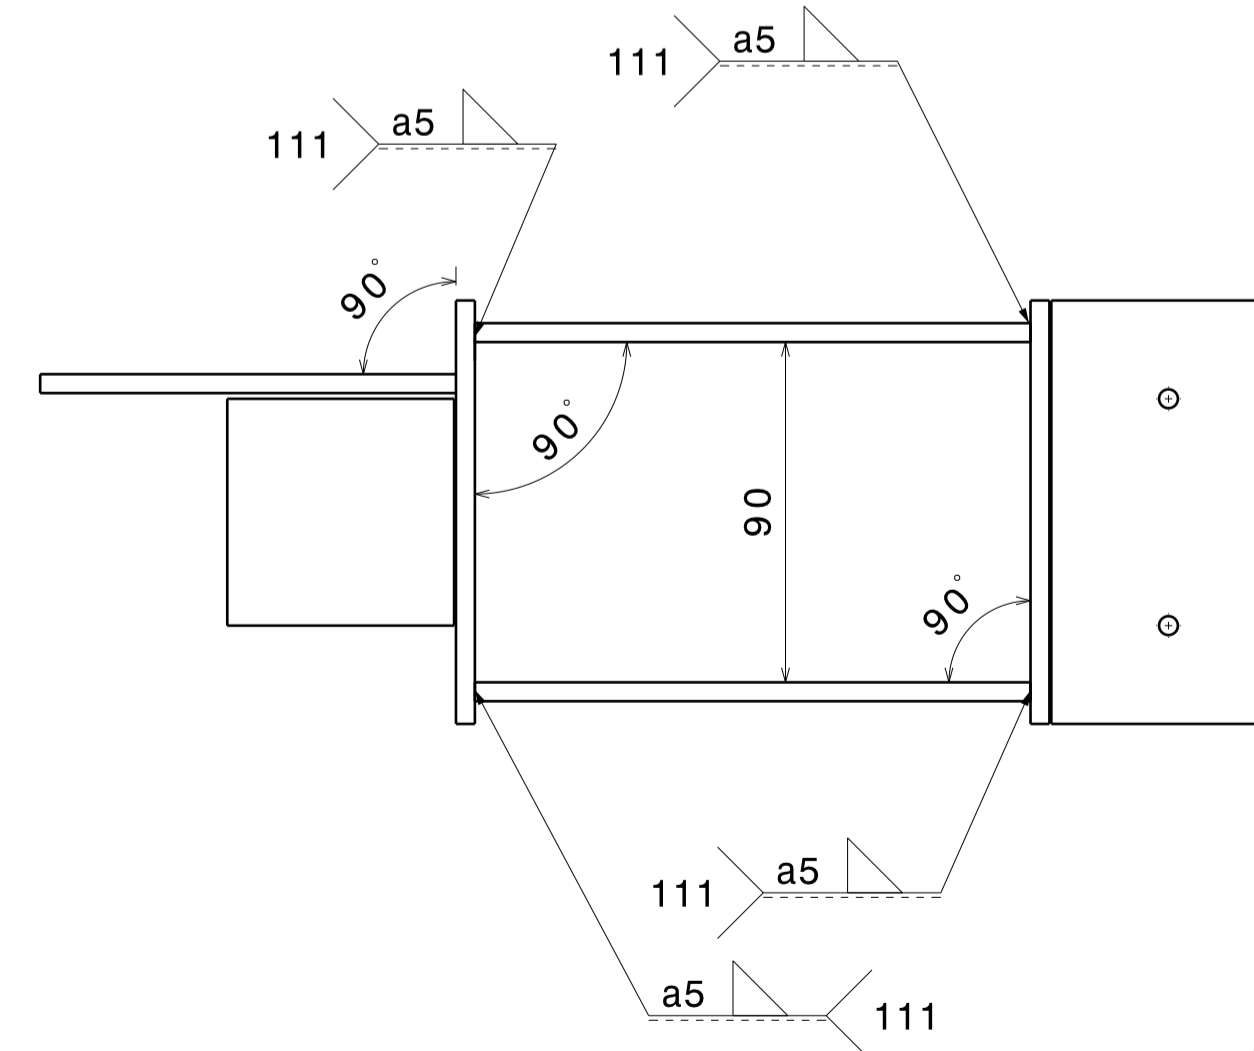

Pour consultation uniquement

Quantité : 4

This drawing is our property. It can't be reproduced or communicated without our written agreement.		H1-001	
DRAWN BY BOUJOT		DRAWING TITLE FERRURE BASSE	
CHECKED BY BOUJOT	DATE 03/09/2020	SIZE A1	DRAWING NUMBER P-002-026
DESIGNED BY BOUJOT	DATE 03/09/2020	SCALE 1:1	WEIGHT(kg) 9.1
		SHEET 1/1	REV X