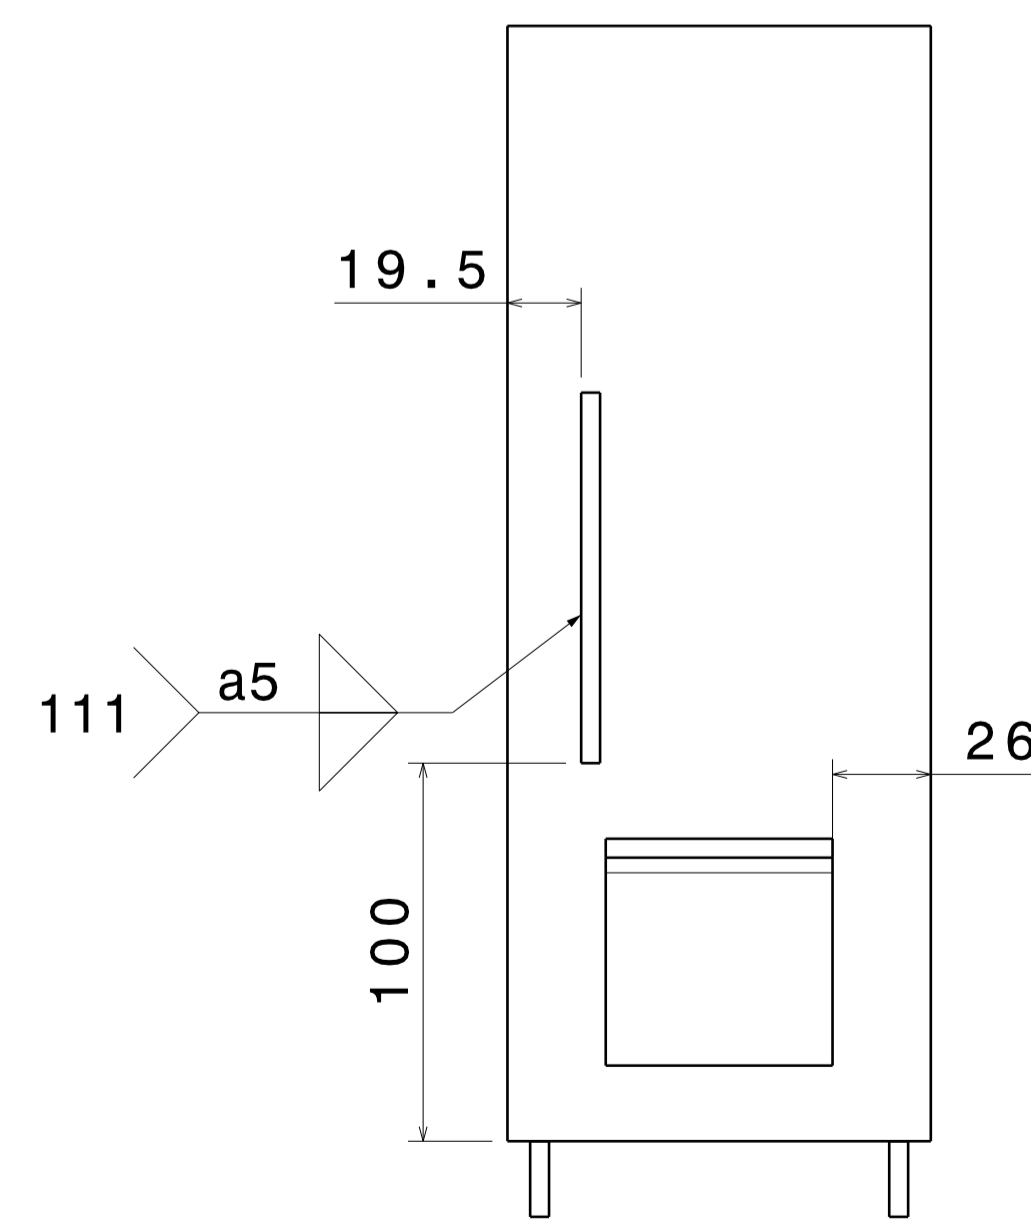

Pour consultation uniquement

Quantité : 4

This drawing is our property. It can't be reproduced or communicated without our written agreement.		H1-001	
DRAWN BY BOUJOT		DRAWING TITLE FERRURE BASSE	
CHECKED BY BOUJOT	DATE 03/09/2020	SIZE A1	DRAWING NUMBER P-002-026
DESIGNED BY BOUJOT	DATE 03/09/2020	SCALE 1:1	WEIGHT(kg) 9.1
		SHEET 1/1	REV X