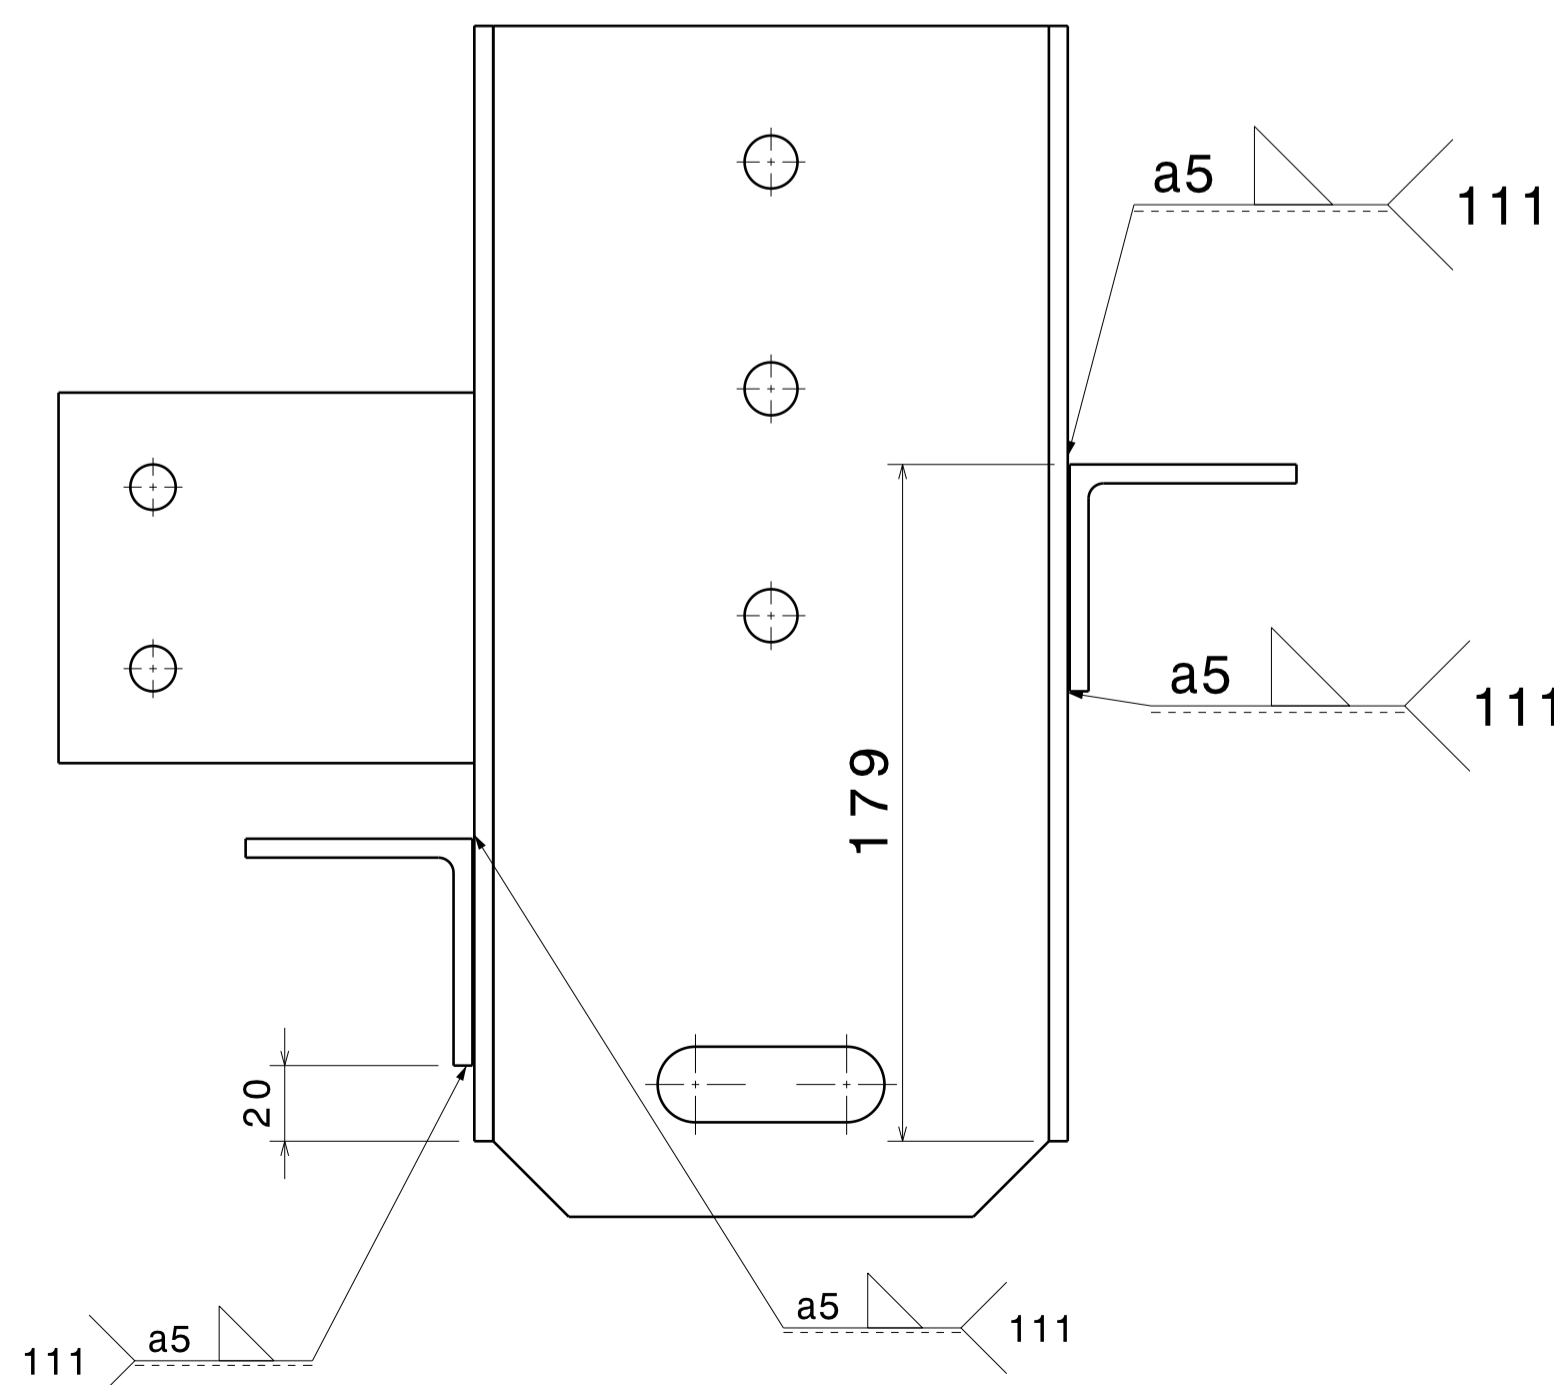

Pour consultation uniquement

Quantité : 4

This drawing is our property. It can't be reproduced or communicated without our written agreement.		H1-001	
DRAWN BY BOUJOT		DRAWING TITLE FERRURE BASSE	
CHECKED BY BOUJOT	DATE 03/09/2020	SIZE A1	DRAWING NUMBER P-002-026
DESIGNED BY BOUJOT	DATE 03/09/2020	SCALE 1:1	WEIGHT(kg) 9.1
		SHEET 1/1	REV X