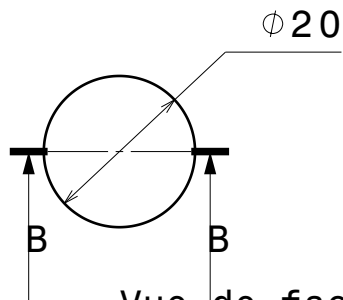

D

C

B

A

Vue de dessous
Echelle : 1:4

1050

Coupe B-B
Echelle : 1:4

Vue de dessus
Echelle : 1:4

Vue de face
Echelle : 1:1

DESIGNED BY: Robin		AXE		I	-
DATE: 25/01/2021				H	-
CHECKED BY: XXX		PV3e		G	-
DATE: XXX				F	-
SIZE A4		Acier		E	-
SCALE 1:1	WEIGHT (kg) 2,57			D	-
DRAWING NUMBER		1/1		C	-
SHEET				B	-
This drawing is our property; it can't be reproduced or communicated without our written agreement.				A	-