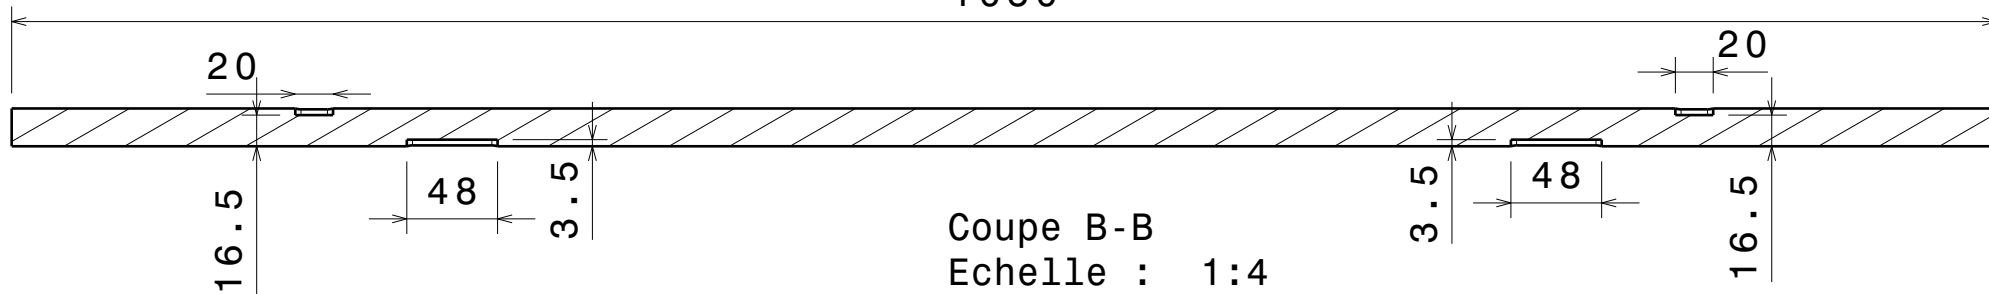

D

C

B

A

Vue de dessous
Echelle : 1:4

1050

Coupe B-B
Echelle : 1:4

Vue de dessus
Echelle : 1:4

Vue de face
Echelle : 1:1

DESIGNED BY: Robin		AXE		I	-
DATE: 25/01/2021				H	-
CHECKED BY: XXX		PV3e		G	-
DATE: XXX				F	-
SIZE A4		Acier		E	-
SCALE 1:1	WEIGHT (kg) 2,57			D	-
DRAWING NUMBER		1/1		C	-
SHEET				B	-
This drawing is our property; it can't be reproduced or communicated without our written agreement.				A	-