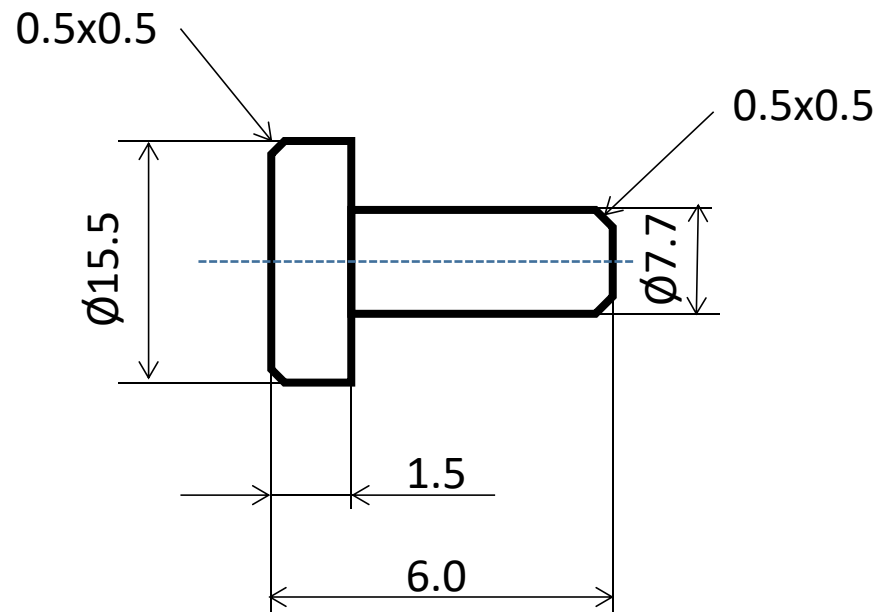

PION CALAGE RESSORT EMBRAYAGE x4

Matière: acier