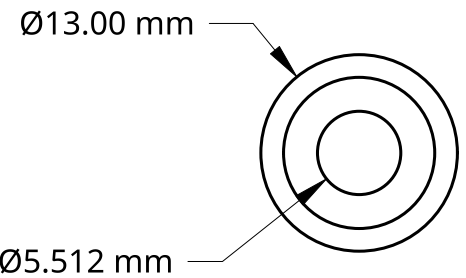

2

1

SECTION A - A

	NAME	DATE		
DRAWN	NEDELEC CORENTIN	10/20/2020	TITLE	
CHECKED			Buse Helium Acier	
APPROVED				
			SIZE	DWG NO.
			A	
			SCALE	WEIGHT
			2:1	
			SHEET	1 of 1

2

1

B

B