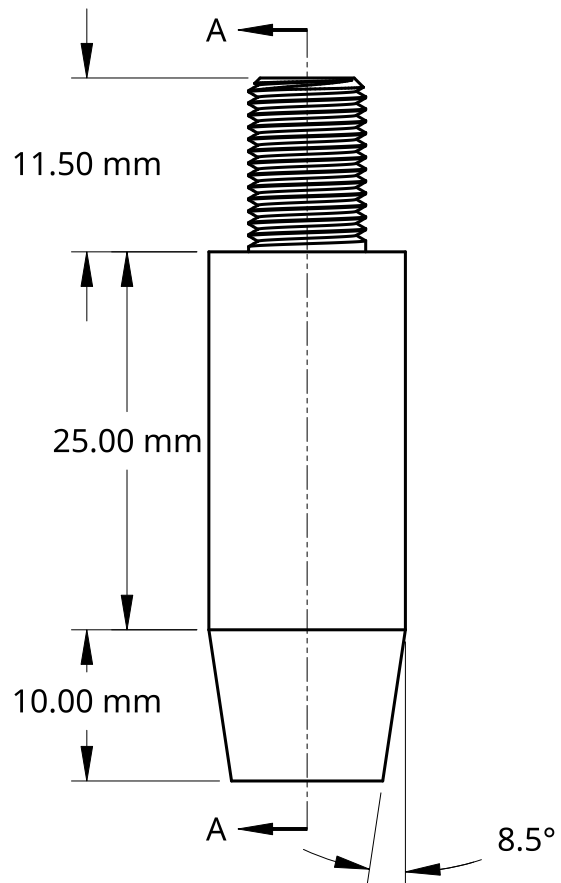

2

1

SECTION A - A

	NAME	DATE		
DRAWN	NEDELEC CORENTIN	10/20/2020	TITLE	
CHECKED			Buse Helium Acier	
APPROVED				
			SIZE	DWG NO.
			A	
			SCALE	WEIGHT
			2:1	
			SHEET	1 of 1

2

1

B

B