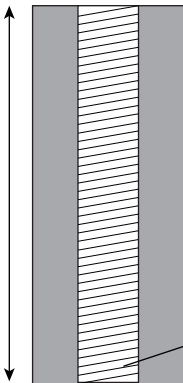

ALUMINIUM  
A SOUDER

20mm

70 mm

M8