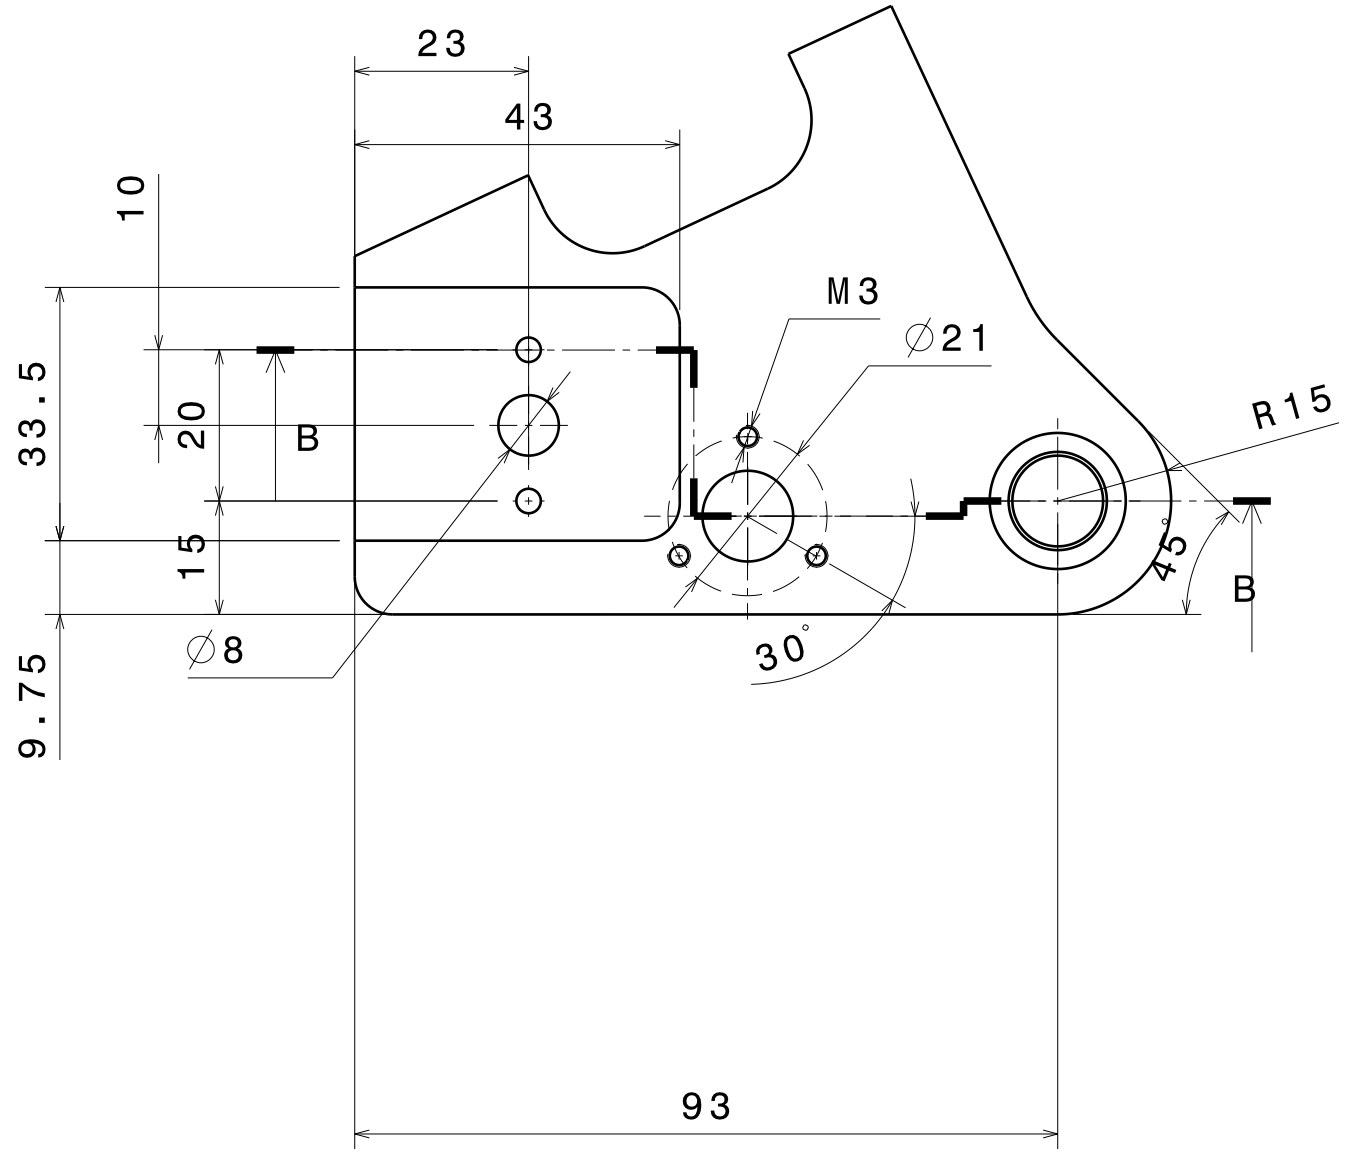

H G F E D C B A

4
3
2
1

Vue auxiliaire A
Echelle : 1:1

Coupe B-B
Echelle : 1:1

DESIGNED BY: BOUJOT		FERRURE - ROUE - GAUCHE	I	-
DATE: 26/11/2019			H	-
CHECKED BY: BOUJOT		KIT MODIFICATION	G	-
DATE: 26/11/2019			F	-
SIZE A3		009	E	-
SCALE 1:1	WEIGHT (kg) XXX		D	-
DRAWING NUMBER		1/1	C	-
SHEET			B	-
This drawing is our property; it can't be reproduced or communicated without our written agreement.			A	-