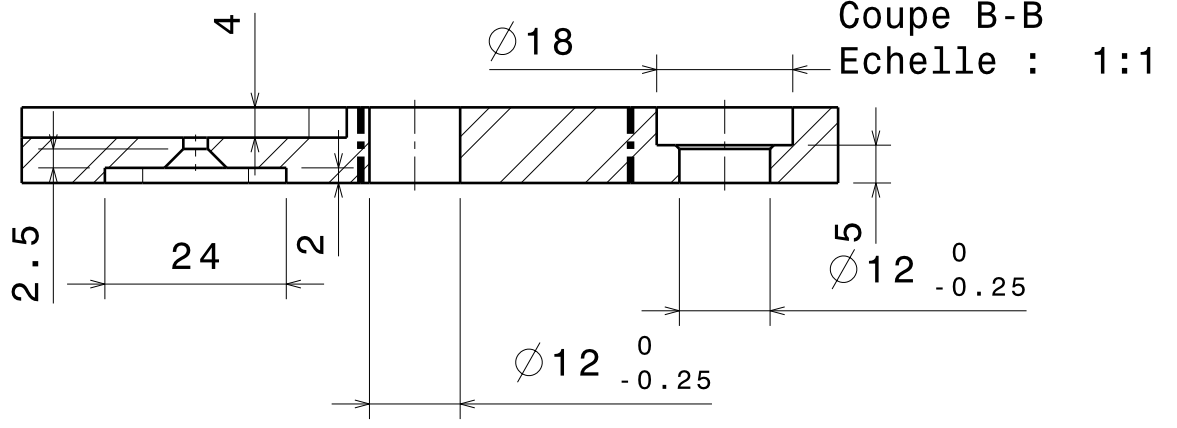

H G F E D C B A

4
3
2
1

Vue auxiliaire A
Echelle : 1:1

Coupe B-B
Echelle : 1:1

DESIGNED BY: BOUJOT		FERRURE - ROUE - GAUCHE	I	-
DATE: 26/11/2019			H	-
CHECKED BY: BOUJOT		KIT MODIFICATION	G	-
DATE: 26/11/2019			F	-
SIZE A3		009	E	-
SCALE 1:1	WEIGHT (kg) XXX		D	-
DRAWING NUMBER		1/1	C	-
SHEET			B	-
This drawing is our property; it can't be reproduced or communicated without our written agreement.			A	-