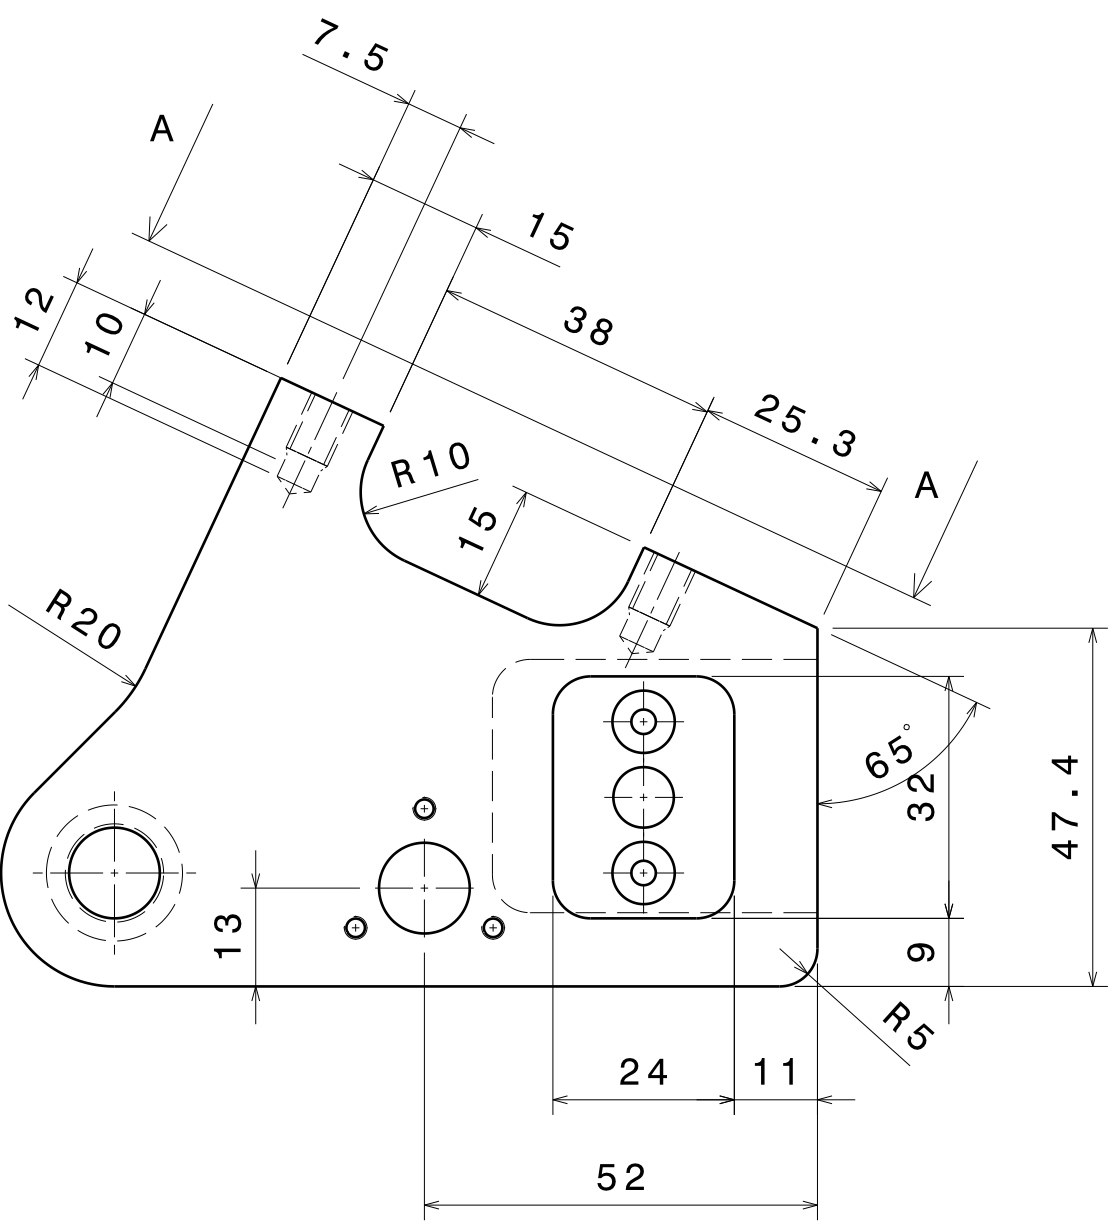

H G F E D C B A

4
3
2
1

Vue auxiliaire A
Echelle : 1:1

Coupe B-B
Echelle : 1:1

DESIGNED BY: BOUJOT		FERRURE - ROUE - GAUCHE	I	-
DATE: 26/11/2019			H	-
CHECKED BY: BOUJOT		KIT MODIFICATION	G	-
DATE: 26/11/2019			F	-
SIZE A3		009	E	-
SCALE 1:1	WEIGHT (kg) XXX		D	-
DRAWING NUMBER		1/1	C	-
SHEET			B	-
This drawing is our property; it can't be reproduced or communicated without our written agreement.			A	-