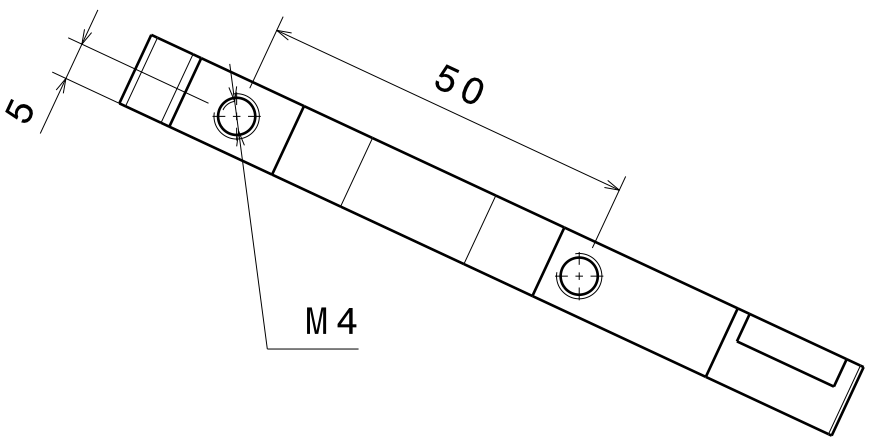

H G F E D C B A

4
3
2
1

Vue auxiliaire A
Echelle : 1:1

Coupe B-B
Echelle : 1:1

DESIGNED BY: BOUJOT		FERRURE - ROUE - GAUCHE	I	-
DATE: 26/11/2019			H	-
CHECKED BY: BOUJOT		KIT MODIFICATION	G	-
DATE: 26/11/2019			F	-
SIZE A3		009	E	-
SCALE 1:1	WEIGHT (kg) XXX		D	-
DRAWING NUMBER		1/1	C	-
SHEET			B	-
This drawing is our property; it can't be reproduced or communicated without our written agreement.			A	-