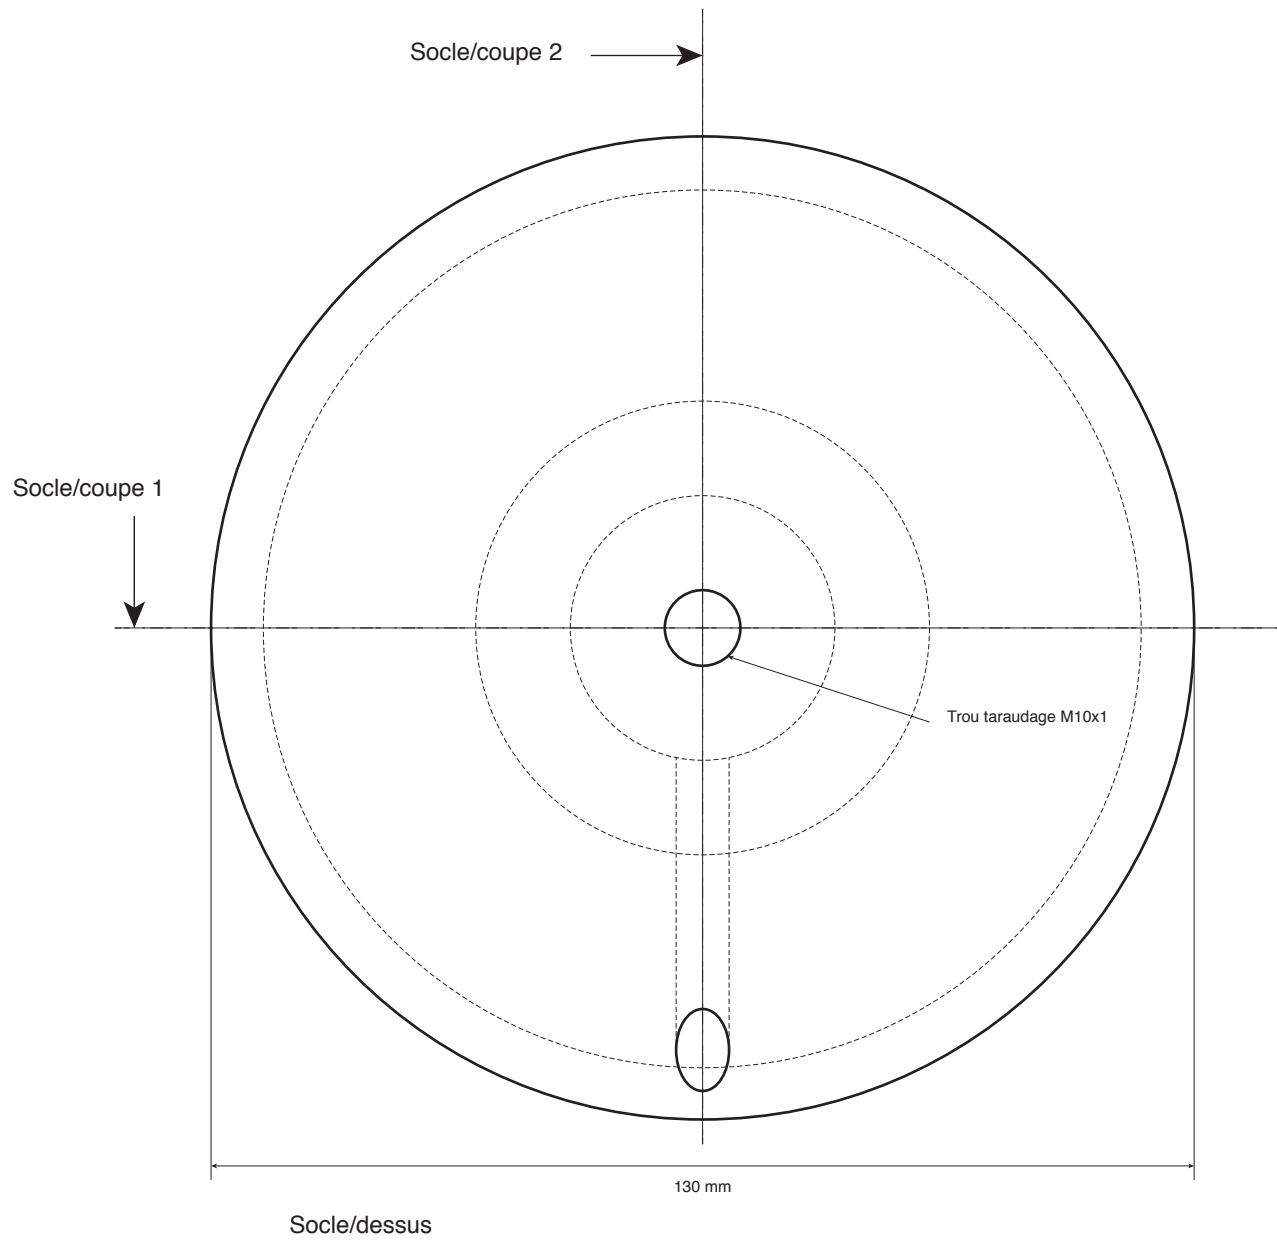

12 Bagues acier standard

8 Tube acier standard

Socle/dessous