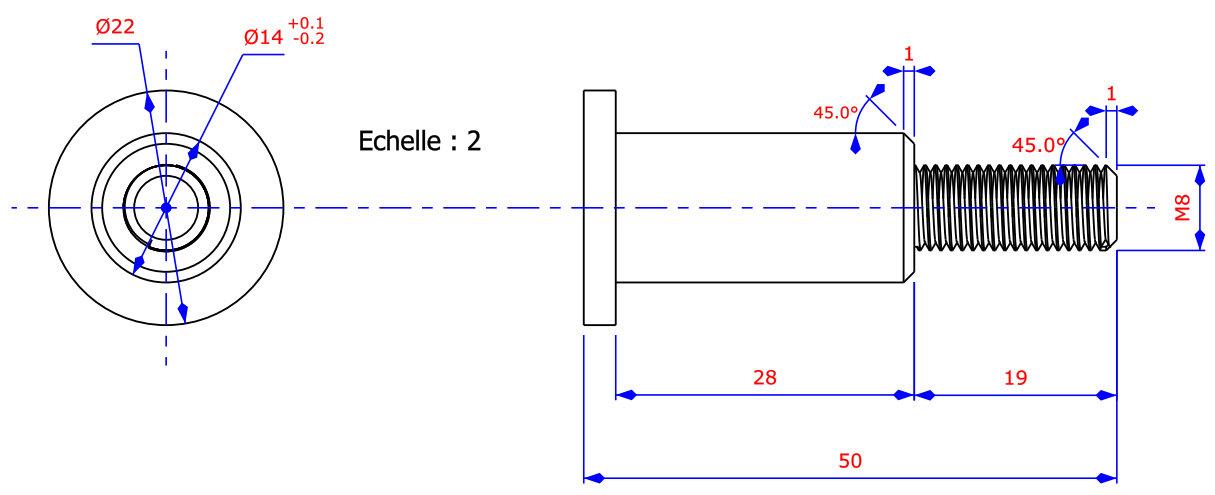

F E D C B A

4

3

2

1

F E D

Echelle : 2

Vue isométrique
Echelle : 1

DESIGNED BY: AI		Axe fileté		G	-
DATE: 21/102019		Broyeur des branches		F	-
SIZE A4				E	-
				D	-
SCALE Scale	WEIGHT (kg) Weight	DRAWING NUMBER Drawing number	SHEET Sheet	C	-
This drawing is our property; it can't be reproduced or communicated without our written consent.				B	-
				A	-