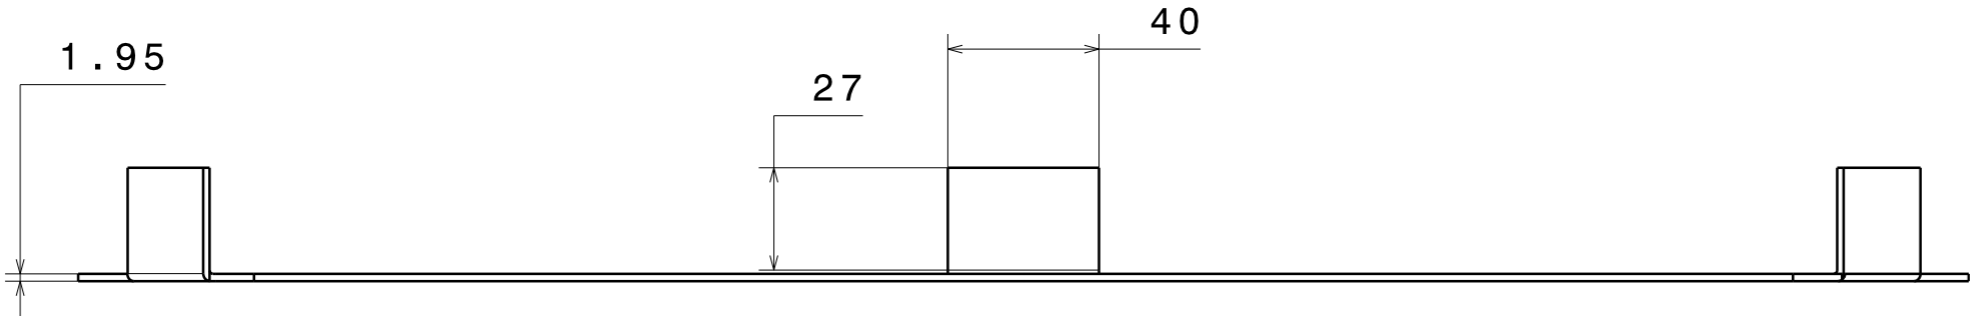

1

Vue de face
Echelle : 1:2

| | | | | | |
|---------------------------------|-------------|---------------------|--|---|---|
| DESIGNED BY: Stéphane | | <h1>CHARIOT</h1> | | I | — |
| DATE: 26/07/2019 | | | | H | — |
| CHECKED BY: XXX | | | | G | — |
| DATE: XXX | | <h1>DEFONCEUSE</h1> | | F | — |
| SIZE A3 | | | | E | — |
| SCALE 1:2 | WEIGHT (kg) | DRAWING NUMBER | | D | — |
| | | | | C | — |
| | | | | B | — |
| | | | | A | — |