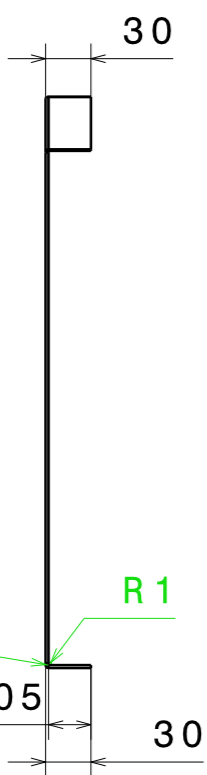

H G F E D C B A

Vue de face
Echelle : 1:5

DESIGNED BY: Stéphane	<h1>CHARIOT</h1>		I	-
DATE: 26/07/2019			H	-
CHECKED BY: XXX			G	-
DATE: XXX	<h1>DEFONCEUSE</h1>		F	-
SIZE: A3			E	-
SCALE: 1:5			D	-
WEIGHT (kg):	DRAWING NUMBER:	SHEET: 1/1	C	-
This drawing is our property; it can't be reproduced or communicated without our written agreement.			B	-
			A	-