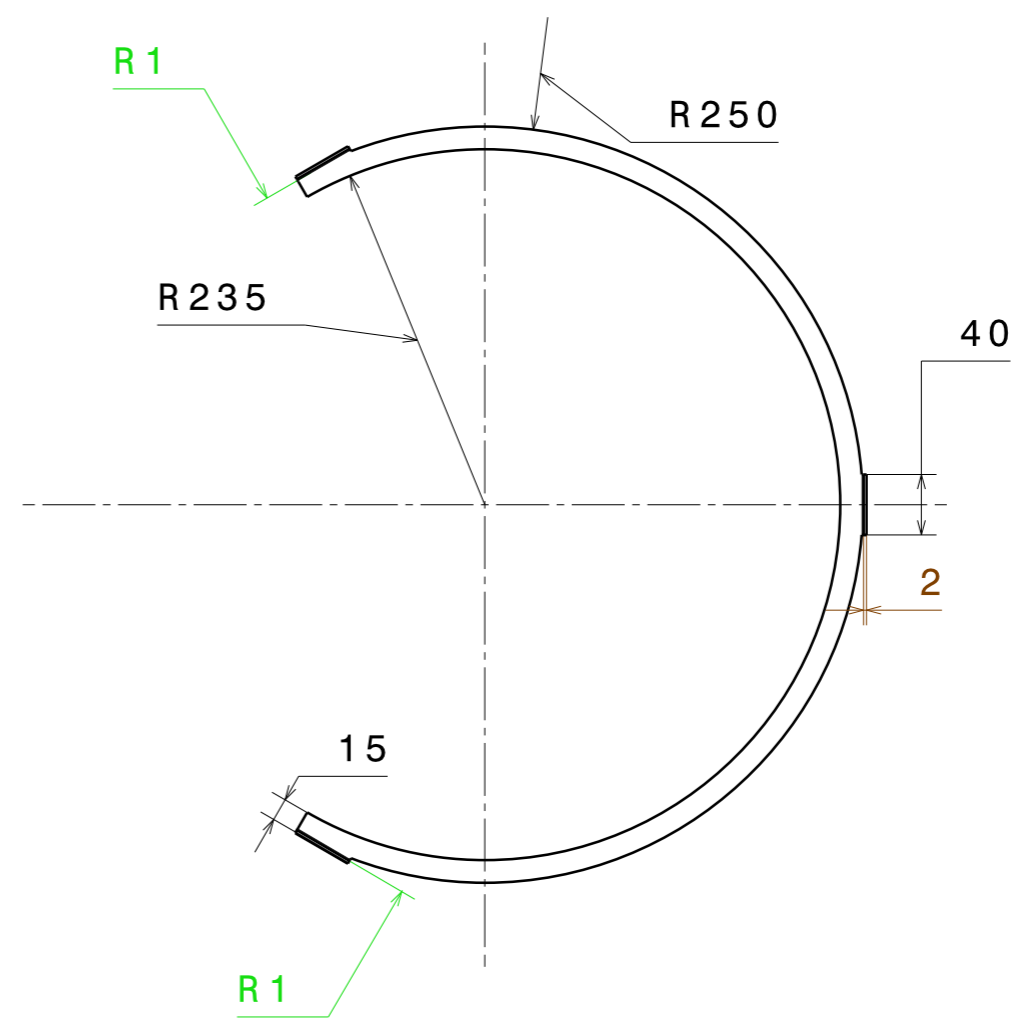

H G F E D C B A

Vue de face
Echelle : 1:5

DESIGNED BY: Stéphane	<h1>CHARIOT</h1>		I	-
DATE: 26/07/2019			H	-
CHECKED BY: XXX			G	-
DATE: XXX	<h1>DEFONCEUSE</h1>		F	-
SIZE: A3			E	-
SCALE: 1:5			D	-
WEIGHT (kg):	DRAWING NUMBER:	SHEET: 1/1	C	-
This drawing is our property; it can't be reproduced or communicated without our written agreement.			B	-
			A	-