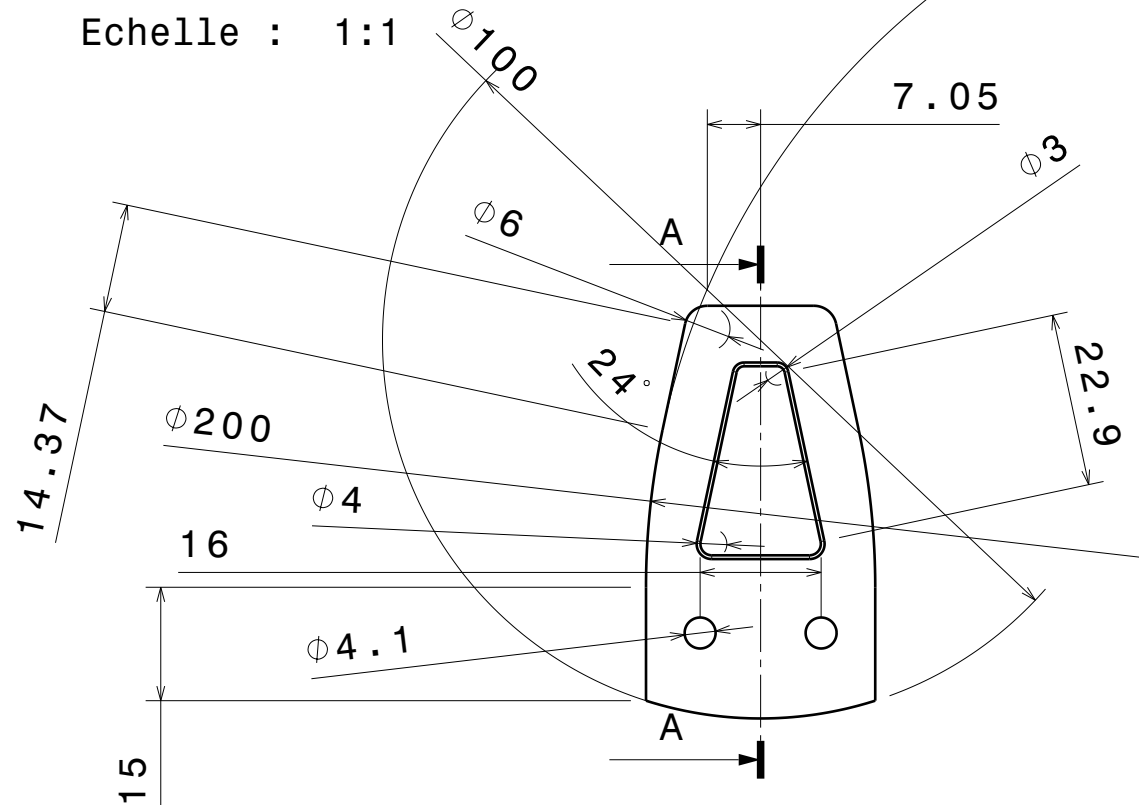

Section A-A
Echelle : 1:1

Vue de face
Echelle : 1:1

DESIGNED BY: Guillaume Araignon				I	-
DATE: 02/07/2019				H	-
CHECKED BY: XXX				G	-
DATE: XXX				F	-
SIZE A4		AeroIPSA, projet CygHOP		E	-
SCALE 1:1	WEIGHT (kg) 0,02			D	-
DRAWING NUMBER AttacheHaute		SHEET 1/1		C	-
This drawing is our property; it can't be reproduced or communicated without our written agreement.				B	-
				A	-