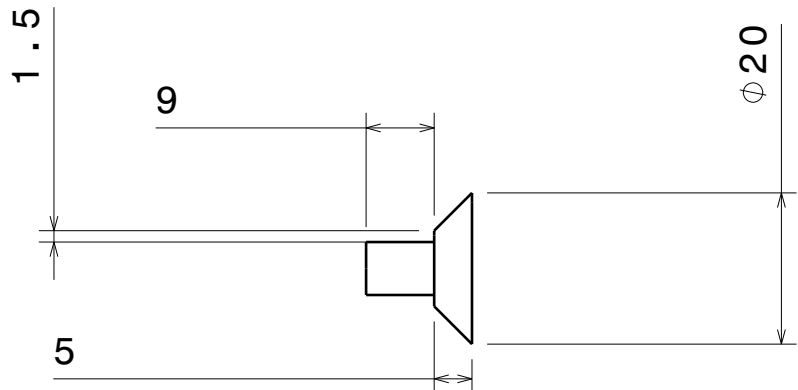

Vue de face
Echelle : 1:1

Vue de gauche
Echelle : 1:1

Vue de dessus
Echelle : 1:1

Vue isométrique
Echelle : 1:1

This drawing is our property. It can't be reproduced or communicated without our written agreement.		AeroIPSA			
DRAWN BY Guillaume Araignon		DATE 12/05/2019		DRAWING TITLE	
CHECKED BY XXX		DATE xxx		SIZE A4	DRAWING NUMBER PlatAeroSpike
DESIGNED BY XXX		DATE xxx		SCALE 1:1	WEIGHT(kg) 0,00
				SHEET 1/1	REV X