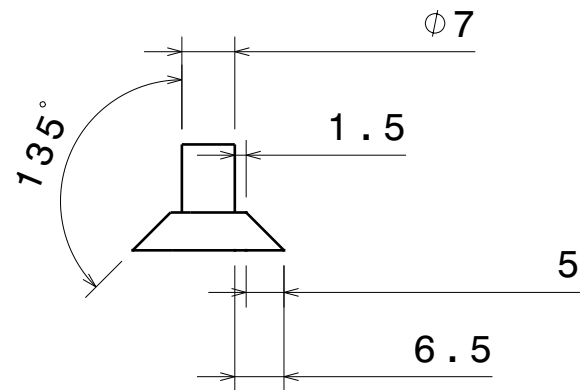

Vue de face
Echelle : 1:1

Vue de gauche
Echelle : 1:1

Vue de dessus
Echelle : 1:1

Vue isométrique
Echelle : 1:1

This drawing is our property. It can't be reproduced or communicated without our written agreement.		AeroIPSA			
DRAWN BY Guillaume Araignon		DATE 12/05/2019		DRAWING TITLE	
CHECKED BY XXX		DATE xxx		SIZE A4	DRAWING NUMBER PlatAeroSpike
DESIGNED BY XXX		DATE xxx		SCALE 1:1	WEIGHT(kg) 0,00
				SHEET 1/1	REV X