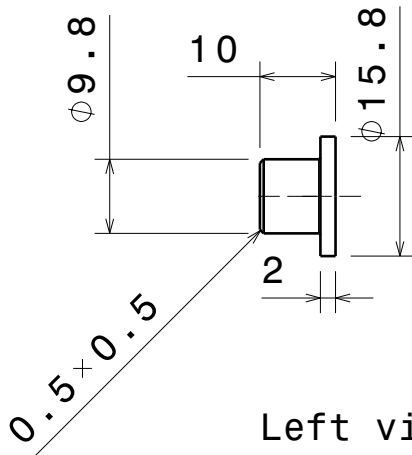

Front view  
Scale: 1:1

Left view  
Scale: 1:1

Section view A-A  
Scale: 1:1

Isometric view  
Scale: 1:1

DESIGNED BY: <b>Antoine Delahaye</b>		<h1>INSERTS PACK AÉRO</h1>		I	-
DATE: 1/27/2019				H	-
CHECKED BY: XXX		<h2>EFT</h2>		G	-
DATE: XXX				F	-
SIZE <b>A4</b>		<h3>Aluminium</h3>		E	-
SCALE <b>1:1</b>	WEIGHT (kg) <b>XXX</b>			DRAWING NUMBER	SHEET <b>1/1</b>
This drawing is our property; it can't be reproduced or communicated without our written agreement.				C	-
				B	-
				A	-