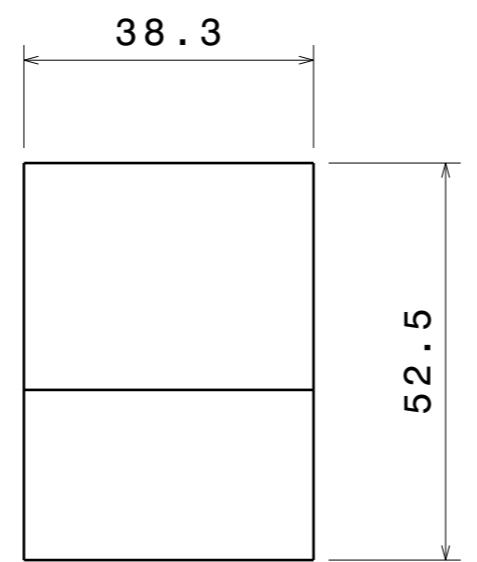

H G F E D C B A

4

3

2

1

4

3

2

1

Vue isométrique
Echelle : 1:1

Vue de face
Echelle : 1:1

DESIGNED BY: AURELIEN LODEHO		<h1>BLOCAGE</h1>		I	-
DATE: 23/10/2018				H	-
CHECKED BY: XXX				G	-
DATE: XXX		<h2>SNCF T2L</h2>		F	-
SIZE: A3				E	-
SCALE: 1:1	WEIGHT (kg): XXX	DRAWING NUMBER: 002	SHEET: 1/1	D	-
This drawing is our property; it can't be reproduced or communicated without our written agreement.				C	-
				B	-
				A	-