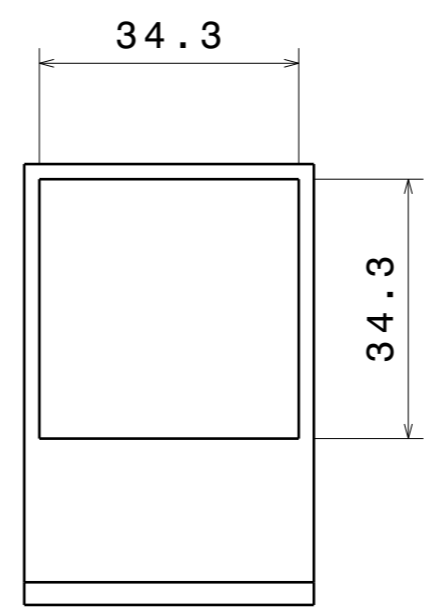

H G F E D C B A

4

3

2

1

4

3

2

1

Vue isométrique
Echelle : 1:1

Vue de face
Echelle : 1:1

DESIGNED BY: AURELIEN LODEHO		<h1>BLOCAGE</h1>		I	-
DATE: 23/10/2018				H	-
CHECKED BY: XXX				G	-
DATE: XXX		<h2>SNCF T2L</h2>		F	-
SIZE: A3				E	-
SCALE: 1:1	WEIGHT (kg): XXX	DRAWING NUMBER: 002	SHEET: 1/1	D	-
This drawing is our property; it can't be reproduced or communicated without our written agreement.				C	-
				B	-
				A	-