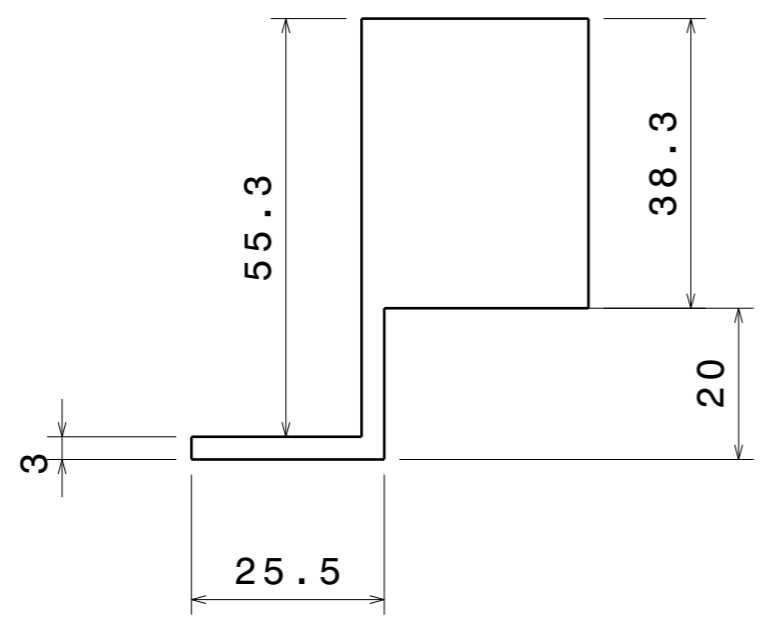

1

Vue isométrique
Echelle : 1:1

Vue de face
Echelle : 1:1

DESIGNED BY: AURELIEN LODEHO		<h1>BLOCAGE</h1>		I	-
DATE: 23/10/2018				H	-
CHECKED BY: XXX				G	-
DATE: XXX		<h2>SNCF T2L</h2>		F	-
SIZE: A3				E	-
SCALE: 1:1	WEIGHT (kg): XXX	DRAWING NUMBER: 002	SHEET: 1/1	D	-
This drawing is our property; it can't be reproduced or communicated without our written agreement.				C	-
				B	-
				A	-