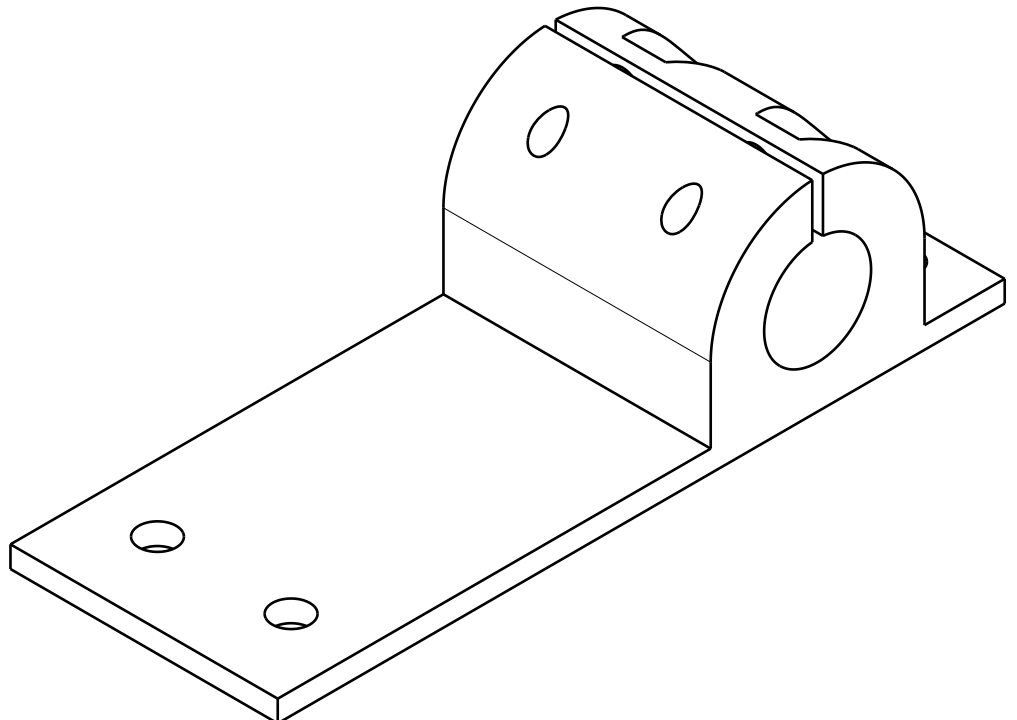

H G F E D C B A

Vue de dessous
Echelle : 1:1

Vue isométrique
Echelle : 1:1

Vue de face
Echelle : 1:1

Vue de gauche
Echelle : 1:1

Coupe A-A
Echelle : 1:1

This drawing is our property. It can't be reproduced or communicated without our written agreement.		iFollow		
		DRAWING TITLE		
DRAWN BY Nicolas	DATE 14/09/2017	DRAWING NUMBER glissiere encastrement		REV X
CHECKED BY XXX	DATE xxx	SIZE A3	WEIGHT (kg) 0,12	SHEET 1/1
DESIGNED BY XXX	DATE xxx	SCALE 1:1		