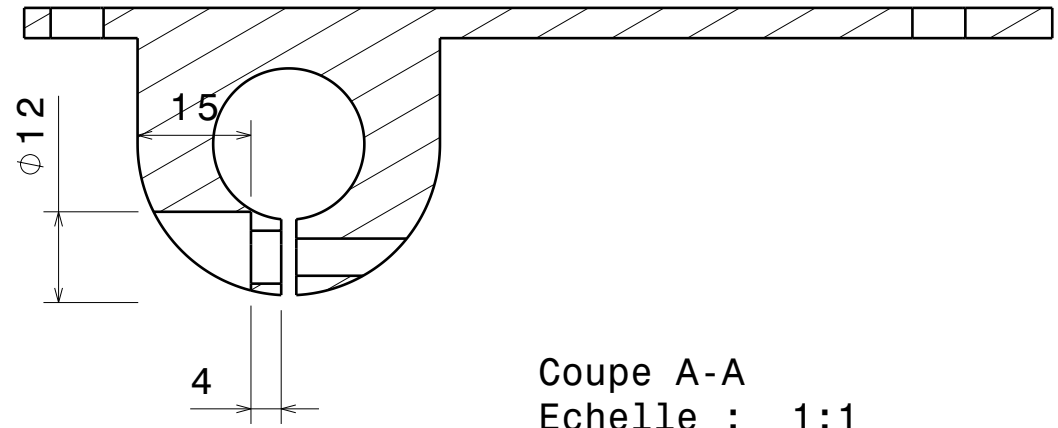

H G F E D C B A

Vue de dessous
Echelle : 1:1

Vue isométrique
Echelle : 1:1

Vue de face
Echelle : 1:1

Vue de gauche
Echelle : 1:1

Coupe A-A
Echelle : 1:1

This drawing is our property. It can't be reproduced or communicated without our written agreement.		iFollow		
		DRAWING TITLE		
DRAWN BY Nicolas	DATE 14/09/2017	DRAWING NUMBER glissiere encastrement		REV X
CHECKED BY XXX	DATE xxx	SIZE A3	WEIGHT (kg) 0,12	SHEET 1/1
DESIGNED BY XXX	DATE xxx	SCALE 1:1		