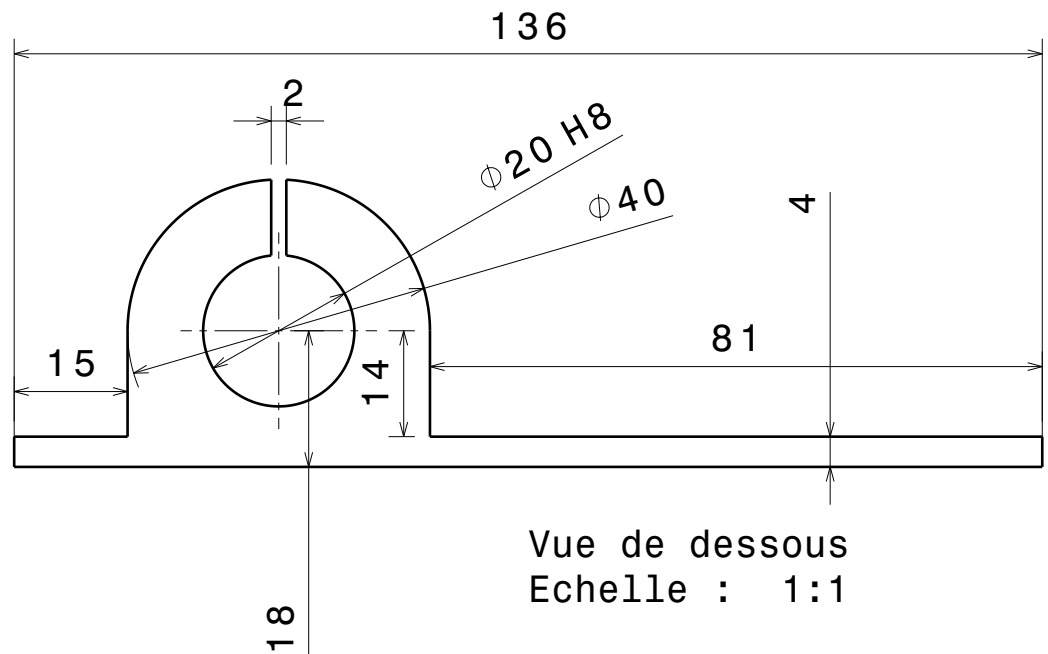

H G F E D C B A

Vue de dessous
Echelle : 1:1

Vue isométrique
Echelle : 1:1

Vue de face
Echelle : 1:1

Vue de gauche
Echelle : 1:1

Coupe A-A
Echelle : 1:1

This drawing is our property. It can't be reproduced or communicated without our written agreement.		iFollow		
		DRAWING TITLE		
DRAWN BY Nicolas	DATE 14/09/2017	DRAWING NUMBER glissiere encastrement		REV X
CHECKED BY XXX	DATE xxx	SIZE A3	WEIGHT (kg) 0,12	SHEET 1/1
DESIGNED BY XXX	DATE xxx	SCALE 1:1		