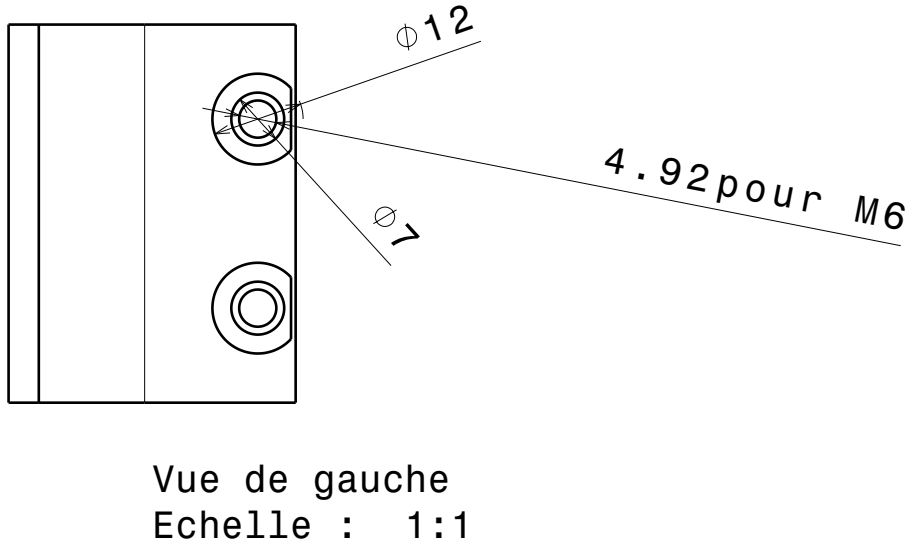

H G F E D C B A

Vue de dessous
Echelle : 1:1

Vue isométrique
Echelle : 1:1

Vue de face
Echelle : 1:1

Vue de gauche
Echelle : 1:1

Coupe A-A
Echelle : 1:1

This drawing is our property. It can't be reproduced or communicated without our written agreement.		iFollow		
		DRAWING TITLE		
DRAWN BY Nicolas	DATE 14/09/2017	DRAWING NUMBER glissiere encastrement		REV X
CHECKED BY XXX	DATE xxx	SIZE A3	WEIGHT (kg) 0,12	SHEET 1/1
DESIGNED BY XXX	DATE xxx	SCALE 1:1		