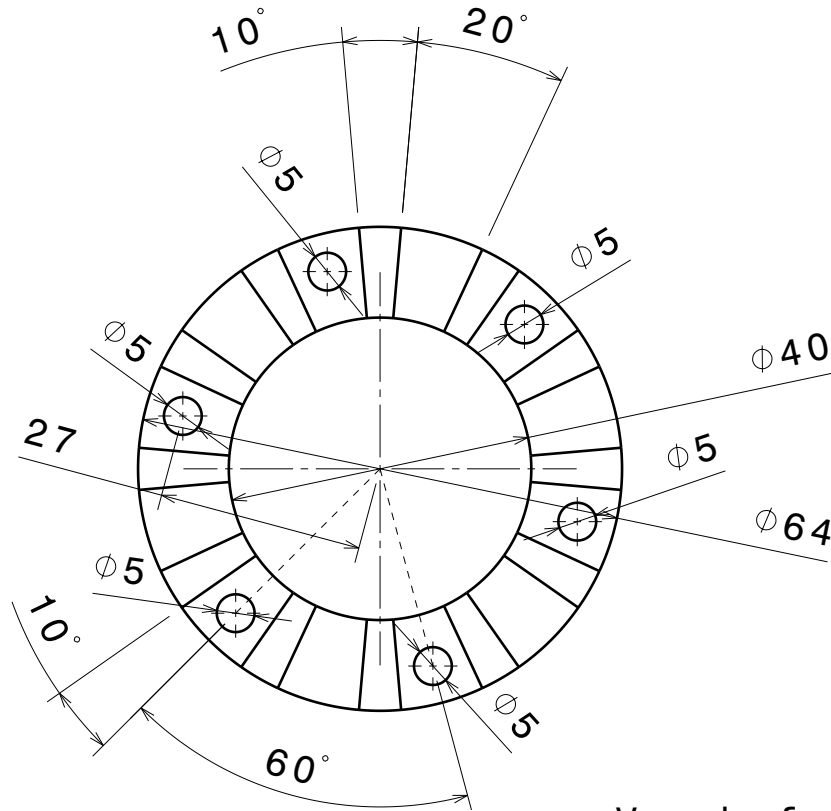

D

C

B

A

Vue de droite
Echelle : 1:1

Vue de face
Echelle : 1:1

Vue isométrique
Echelle : 1:1

| | | | | | |
|---|---------------------------|---------------------|--|---|---|
| DESIGNED BY: Team PV3e | | | | I | - |
| DATE: 07/02/2018 | | | | H | - |
| CHECKED BY: XXX | | | | G | - |
| DATE: XXX | | | | F | - |
| SIZE A4 | | PV3e | | E | - |
| SCALE 1:1 | Matière : ACIER | | | D | - |
| DRAWING NUMBER Crabot | | SHEET 1/1 | | C | - |
| This drawing is our property; it can't be reproduced or communicated without our written agreement. | | | | B | - |
| | | | | A | - |

D

A

4

3

2

1

4

3