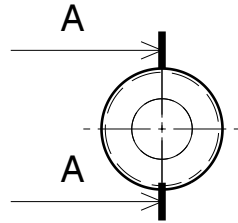

Vue isométrique
Echelle : 1:1

Vue de face
Echelle : 1:1

Section A-A
Echelle : 1:1

Matière : ALuminium
Nombre : 2

DESIGNED BY: U482888		<h1>Embout_selecteur vitesse</h1>		I	-
DATE: 20/11/2017				H	-
CHECKED BY: XXX		<h2>DASSAULT SYSTEMES</h2>		G	-
DATE: XXX				F	-
SIZE A4		9150138		E	-
SCALE 1:1	WEIGHT (kg) 0,01			1/1	
DRAWING NUMBER		9150138			
SHEET				1/1	
This drawing is our property; it can't be reproduced or communicated without our written agreement.		9150138			