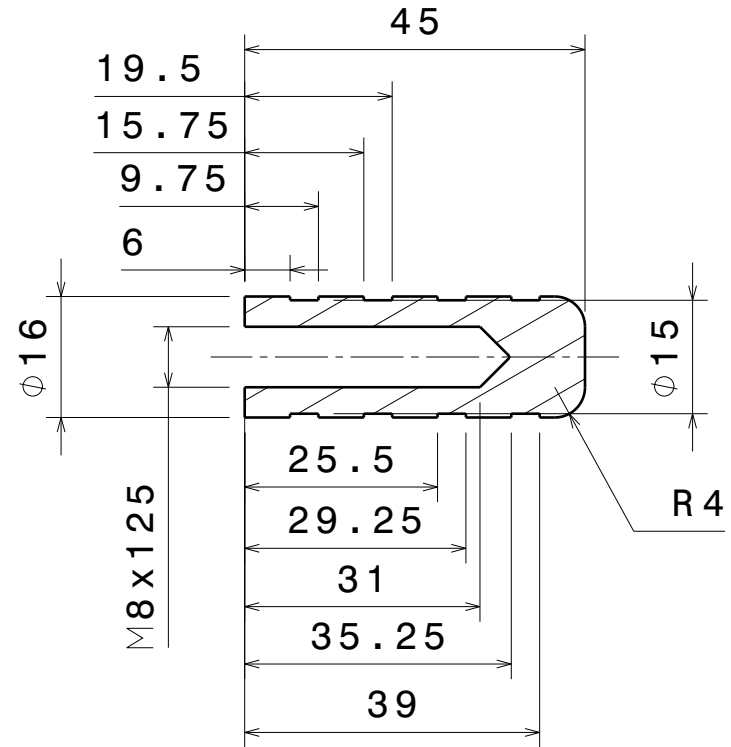

Vue isométrique
Echelle : 1:1

Vue de face
Echelle : 1:1

Section A-A
Echelle : 1:1

Matière : ALuminium
Nombre : 2

DESIGNED BY: U482888		<h1>Embout_selecteur vitesse</h1>		I	-
DATE: 20/11/2017				H	-
CHECKED BY: XXX		<h2>DASSAULT SYSTEMES</h2>		G	-
DATE: XXX				F	-
SIZE A4		9150138		E	-
SCALE 1:1	WEIGHT (kg) 0,01			1/1	
DRAWING NUMBER		9150138			
SHEET				1/1	
This drawing is our property; it can't be reproduced or communicated without our written agreement.		9150138			