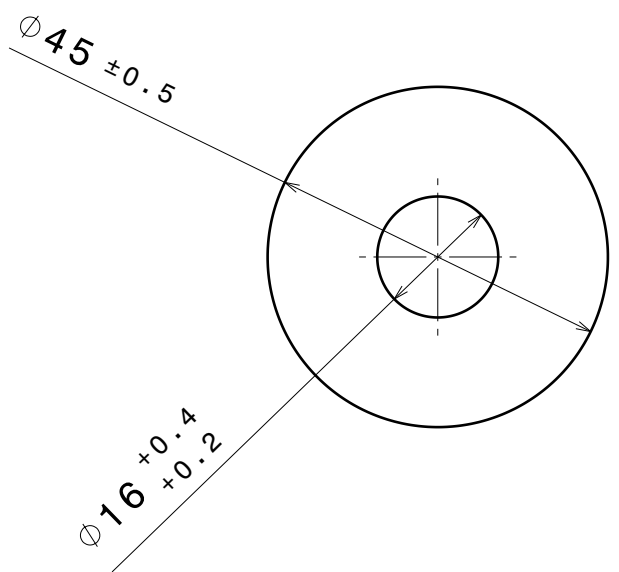

2

2

1

1

DESIGNED BY: Romain	
DATE: 07/11/2017	
CHECKED BY: XXX	
DATE: XXX	
SIZE A4	
SCALE 1:1	WEIGHT (kg) 0.01

Matériau : Acier Dureté \geq 20 HRC			
		DASSAULT SYSTEMES	
Chapeau BDP		1 / 1	

I	-
H	-
G	-
F	-
E	-
D	-
C	-
B	-
A	-