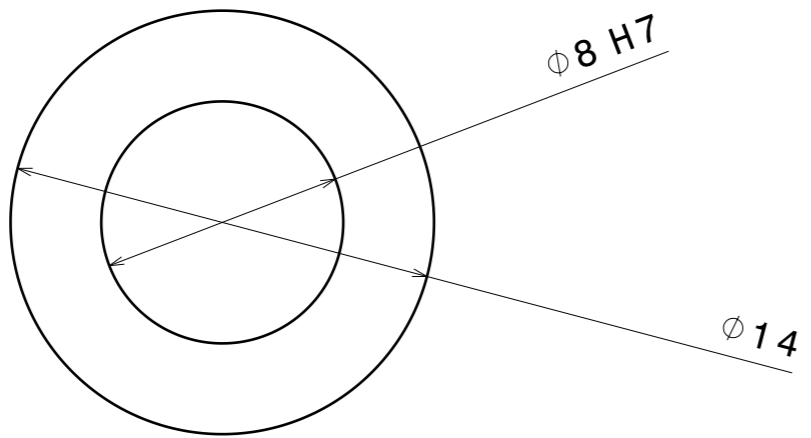

H G F E D C B A

Vue de face  
Echelle : 4:1

Vue de gauche  
Echelle : 4:1

Vue isométrique  
Echelle : 4:1

DESIGNED BY: <b>Antoine Delahaye</b>		<b>rondelle vis</b>		I	-
DATE: 04/11/2017				H	-
CHECKED BY: XXX		<b>PV3e</b>		G	-
DATE: XXX				F	-
SIZE <b>A3</b>		<b>XXX</b>		E	-
SCALE <b>1:1</b>	WEIGHT (kg) <b>XXX</b>			D	-
DRAWING NUMBER		<b>1/1</b>		C	-
SHEET				B	-
This drawing is our property; it can't be reproduced or communicated without our written agreement.				A	-