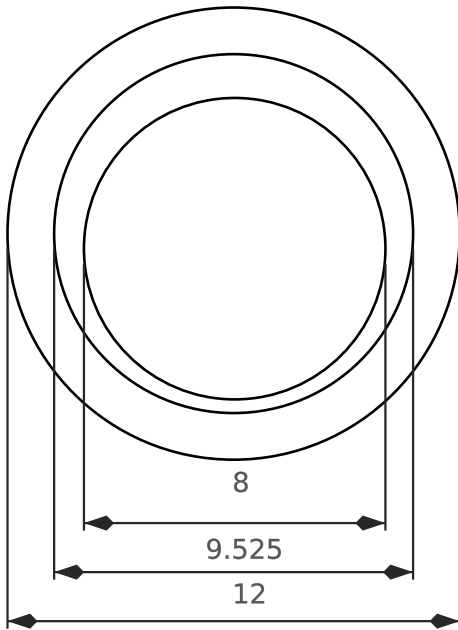

trou débouchant diam 8 décalé de 0.4mm

Created by:
Jean Marchadier

Title:
Excentrique 3/8 pouce

Supplementary information:

PIECE ADAPTATION

Size: A4	Sheet: X / Y	Scale: SCALE: 1
Part number: PART NUMBER: 1		
Drawing number: DRAWING NUMBER: 1		
Date: A	Revision:	