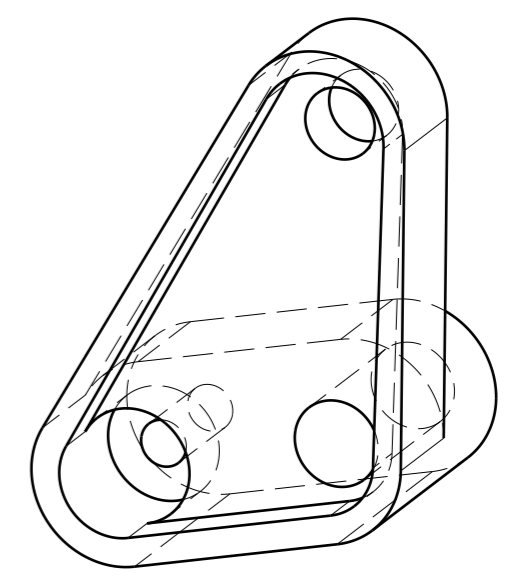

H G F E D C B A

4

Vue de face
Echelle : 1:1

Vue de gauche
Echelle : 1:1

Vue isométrique
Echelle : 1:1

4

3

2

1

Matière : Aluminium
Nombre : 1
1 Taraudage M12

DESIGNED BY: U482888		Support_boite_ air_avant_droit		I	-
DATE: 08/08/2017				H	-
CHECKED BY: XXX		DASSAULT SYSTEMES		G	-
DATE: XXX				F	-
SIZE: A3		9150087		E	-
SCALE: 1:1	WEIGHT (kg): 0,04			D	-
DRAWING NUMBER: 9150087		1/1		C	-
SHEET: 1/1				B	-
This drawing is our property; it can't be reproduced or communicated without our written agreement.				A	-