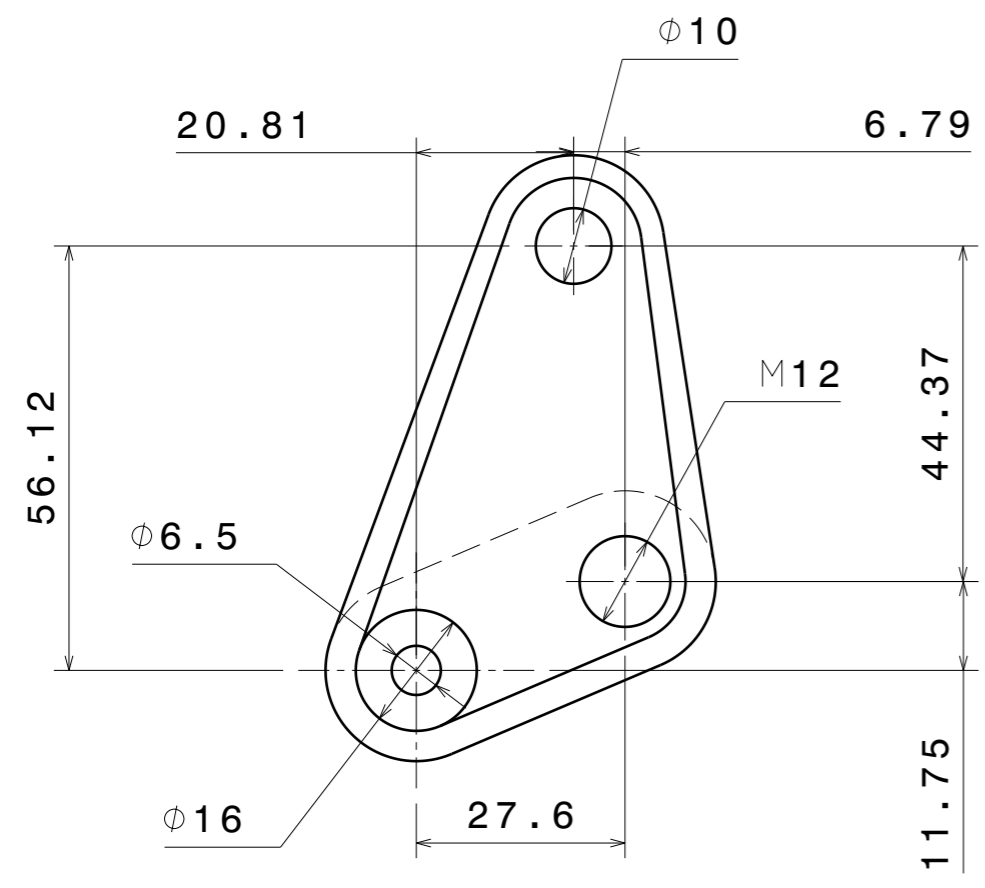

H G F E D C B A

4

Vue de face
Echelle : 1:1

Vue de gauche
Echelle : 1:1

Vue isométrique
Echelle : 1:1

4

3

2

1

Matière : Aluminium
Nombre : 1
1 Taraudage M12

DESIGNED BY: U482888		Support_boite_ air_avant_droit		I	-
DATE: 08/08/2017				H	-
CHECKED BY: XXX		DASSAULT SYSTEMES		G	-
DATE: XXX				F	-
SIZE: A3		9150087		E	-
SCALE: 1:1	WEIGHT (kg): 0,04			D	-
DRAWING NUMBER: 9150087		1/1		C	-
SHEET: 1/1				B	-
This drawing is our property; it can't be reproduced or communicated without our written agreement.				A	-