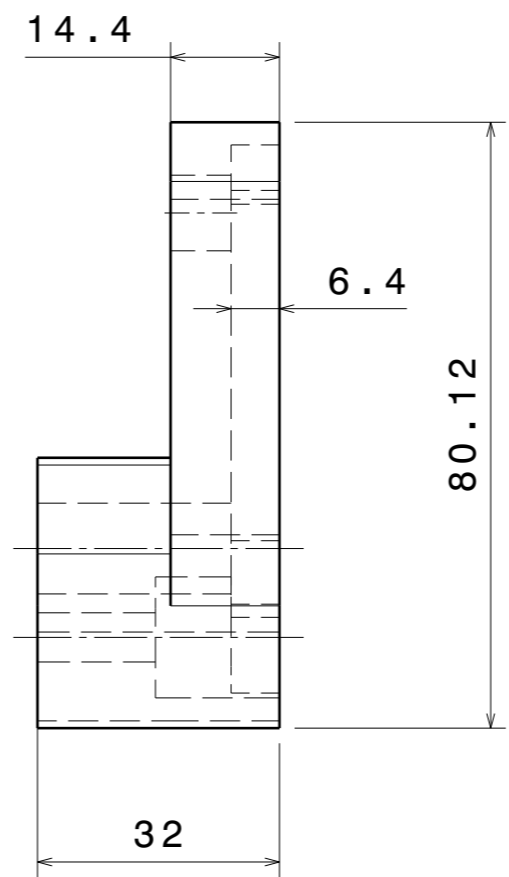

H G F E D C B A

4

Vue de face
Echelle : 1:1

Vue de gauche
Echelle : 1:1

Vue isométrique
Echelle : 1:1

4

3

2

1

Matière : Aluminium
Nombre : 1
1 Taraudage M12

DESIGNED BY: U482888		Support_boite_ air_avant_droit		I	-
DATE: 08/08/2017				H	-
CHECKED BY: XXX		DASSAULT SYSTEMES		G	-
DATE: XXX				F	-
SIZE: A3		9150087		E	-
SCALE: 1:1	WEIGHT (kg): 0,04			D	-
DRAWING NUMBER: 9150087		1/1		C	-
SHEET: 1/1				B	-
This drawing is our property; it can't be reproduced or communicated without our written agreement.				A	-