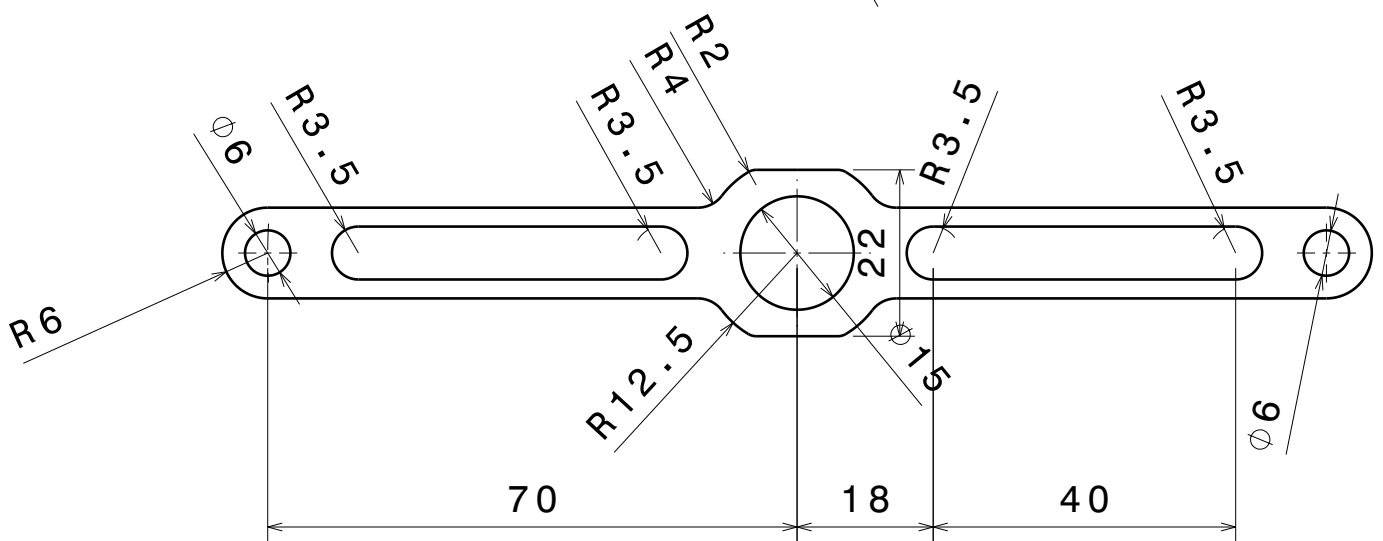

2

2

1

1

Vue de face
Echelle : 1:1

Vue de droite
Echelle : 1:1

DESIGNED BY:
Godefroy FERRAND
DATE:
02/06/2017

CHECKED BY:
XXX
DATE:
XXX

SIZE
A4

SCALE
1:1
Matière
Aluminium

PV3e ESTACA

DRAWING NUMBER
excentrique haute

SHEET
1/1

I	-
H	-
G	-
F	-
E	-
D	-
C	-
B	-
A	-

This drawing is our property; it can't be reproduced or communicated without our written agreement.