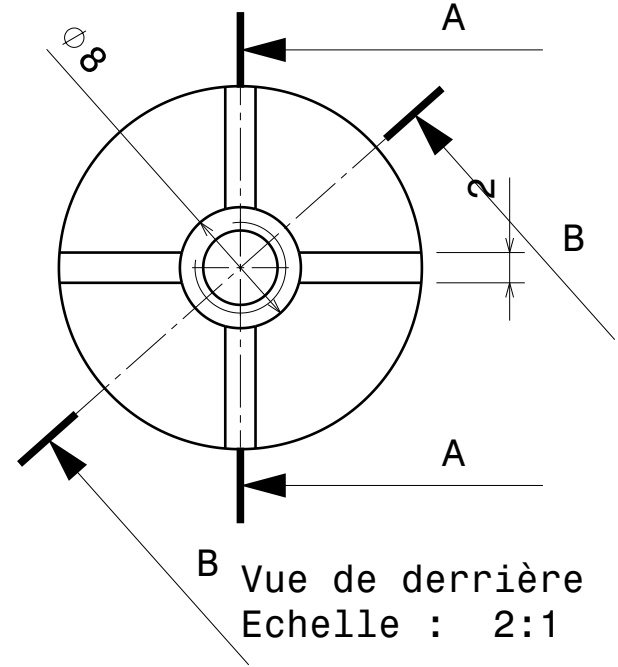

Coupe A-A
Echelle : 2:1

Vue de face
Echelle : 2:1

B Vue de derrière
Echelle : 2:1

Coupe B-B
Echelle : 2:1

DESIGNED BY: Godefroy FERRAND				I	-
DATE: 02/06/2017				H	-
CHECKED BY: XXX				G	-
DATE: XXX				F	-
SIZE A4		PV3e ESTACA		E	-
SCALE 1:1	Matière Aluminium			D	-
DRAWING NUMBER Pied Joystick		SHEET 1/1		C	-
This drawing is our property; it can't be reproduced or communicated without our written agreement.				B	-
				A	-