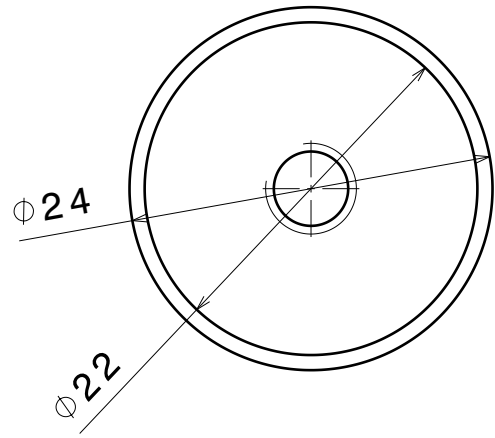

Coupe A-A
Echelle : 2:1

Vue de face
Echelle : 2:1

B Vue de derrière
Echelle : 2:1

Coupe B-B
Echelle : 2:1

DESIGNED BY: Godefroy FERRAND				I	-
DATE: 02/06/2017				H	-
CHECKED BY: XXX				G	-
DATE: XXX				F	-
SIZE A4		PV3e ESTACA		E	-
SCALE 1:1	Matière Aluminium			D	-
DRAWING NUMBER Pied Joystick		SHEET 1/1		C	-
This drawing is our property; it can't be reproduced or communicated without our written agreement.				B	-
				A	-