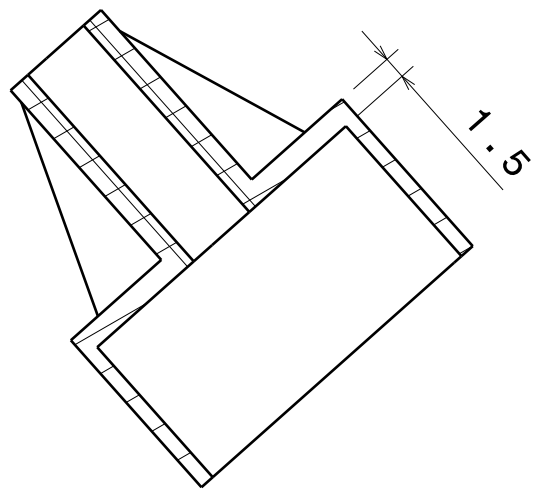

Coupe A-A
Echelle : 2:1

Vue de face
Echelle : 2:1

B Vue de derrière
Echelle : 2:1

Coupe B-B
Echelle : 2:1

DESIGNED BY: Godefroy FERRAND				I	-
DATE: 02/06/2017				H	-
CHECKED BY: XXX				G	-
DATE: XXX				F	-
SIZE A4		PV3e ESTACA		E	-
SCALE 1:1	Matière Aluminium			D	-
DRAWING NUMBER Pied Joystick		SHEET 1/1		C	-
This drawing is our property; it can't be reproduced or communicated without our written agreement.				B	-
				A	-