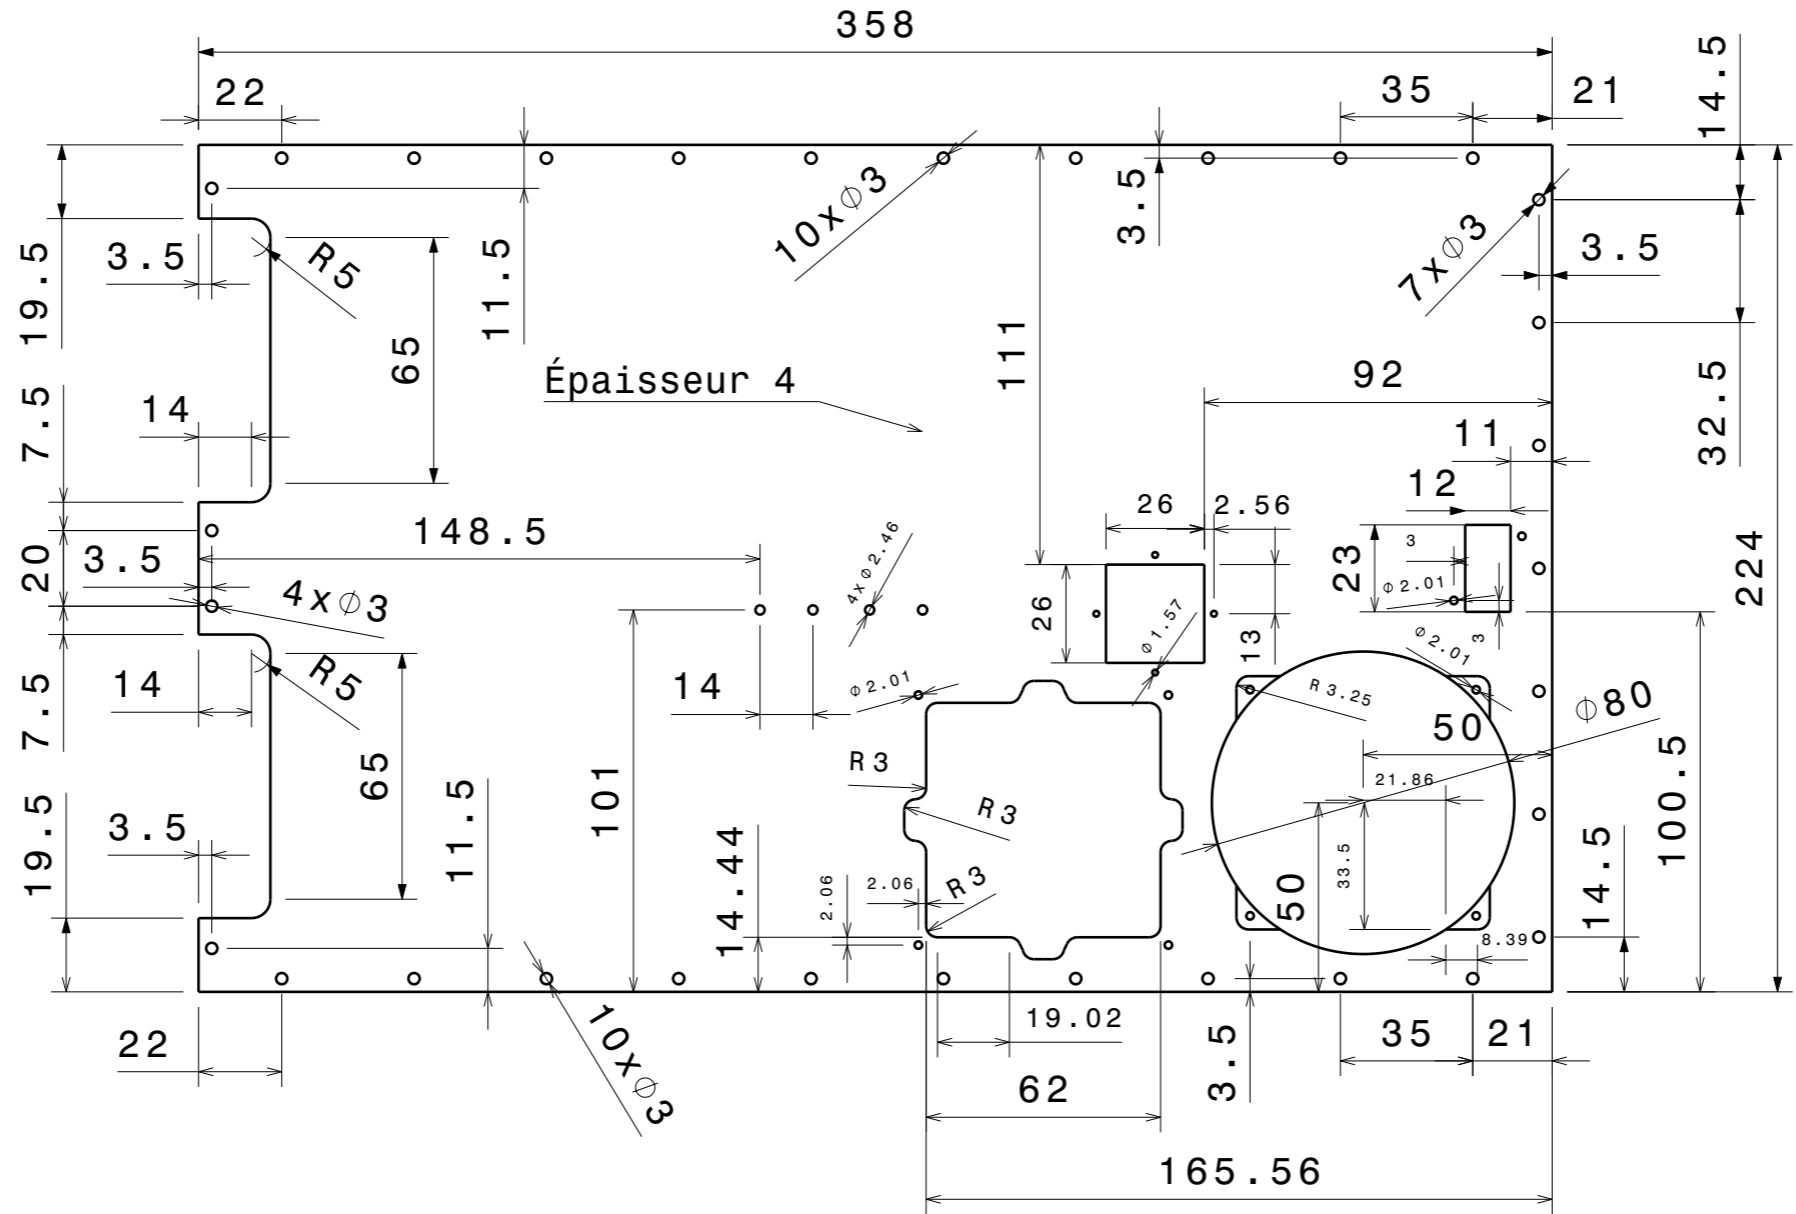

H G F E D C B A

4

4

3

3

2

2

1

1

Front view
Scale: 1:2

This drawing is our property. It can't be reproduced or communicated without our written agreement.		CLUB CUBESAT		
		DRAWING TITLE		
DRAWN BY Mario	DATE 08/05/2017			
CHECKED BY XXX	DATE XXX	SIZE A3	DRAWING NUMBER plusZ_panel	REV X
DESIGNED BY XXX	DATE XXX	SCALE 1:2	WEIGHT (kg) 0,00	SHEET 1/1