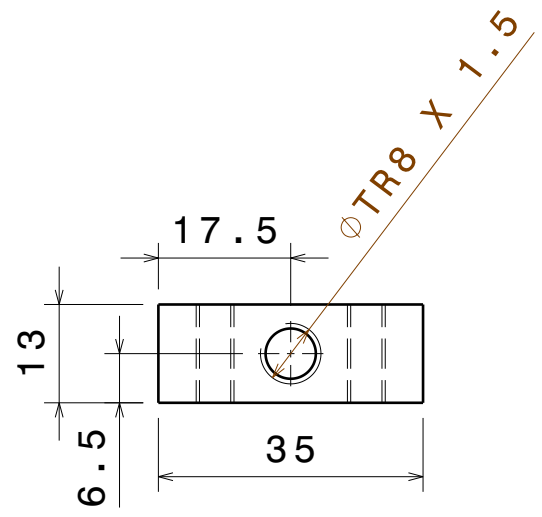

2

2

1

1

DESIGNED BY:
francis
DATE:
24/05/2017
CHECKED BY:
XXX
DATE:
XXX

matière : Bronze
TR8 = pas trapézoïdal

I	-
H	-
G	-
F	-
E	-
D	-
C	-
B	-
A	-

SIZE
A4

volum 3 d

SCALE
1:1

WEIGHT (kg)
0,00

DRAWING NUMBER
ecrouZ

SHEET
1/1

This drawing is our property; it can't be reproduced or communicated without our written agreement.

D

A