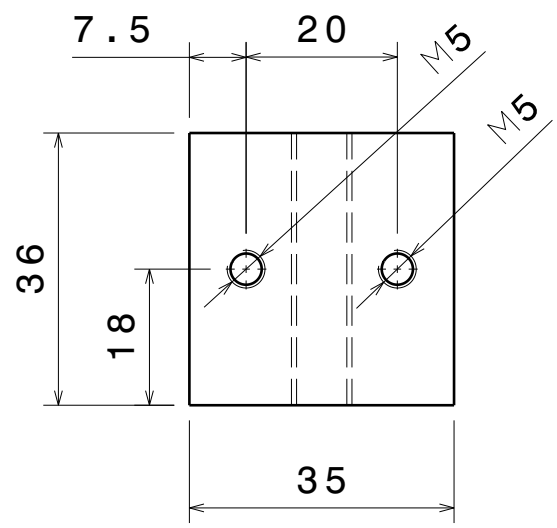

2

2

1

1

DESIGNED BY:
francis
DATE:
24/05/2017
CHECKED BY:
XXX
DATE:
XXX

matière : Bronze
TR8 = pas trapézoïdal

I	-
H	-
G	-
F	-
E	-
D	-
C	-
B	-
A	-

SIZE
A4

volum 3 d

SCALE
1:1

WEIGHT (kg)
0,00

DRAWING NUMBER
ecrouZ

SHEET
1/1

This drawing is our property; it can't be reproduced or communicated without our written agreement.

D

A