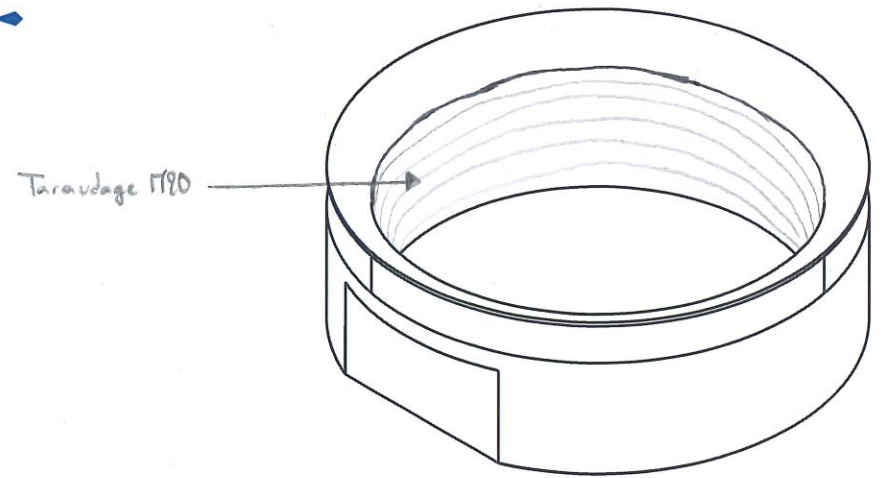

F E D C B A

Face

Coupe côté

Dessous

Taroudage M20

DESIGNED BY: Designed by Name		Couronne		G	-
DATE: 19/04/2017		taroudée avec méplat		F	-
SIZE A4				E	-
SCALE 3		WEIGHT (kg) Weight		D	-
		DRAWING NUMBER Drawing number		C	-
		SHEET Sheet		B	-
		This drawing is our property; it can't be reproduced or communicated without our written consent.		A	-