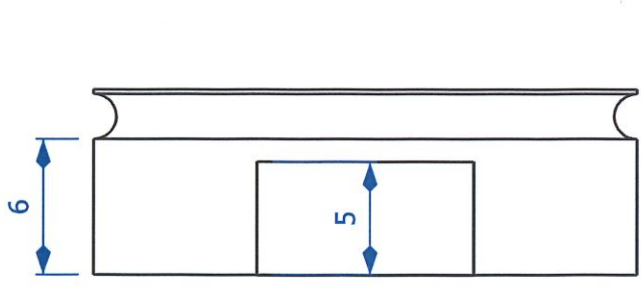

F E D C B A

Face

Coupe côté

Dessous

Taroudage M20

DESIGNED BY: Designed by Name		Couronne		G	-
DATE: 19/04/2017		taroudée avec méplat		F	-
SIZE A4				E	-
SCALE 3		WEIGHT (kg) Weight		D	-
		DRAWING NUMBER Drawing number		C	-
		SHEET Sheet		B	-
		This drawing is our property; it can't be reproduced or communicated without our written consent.		A	-