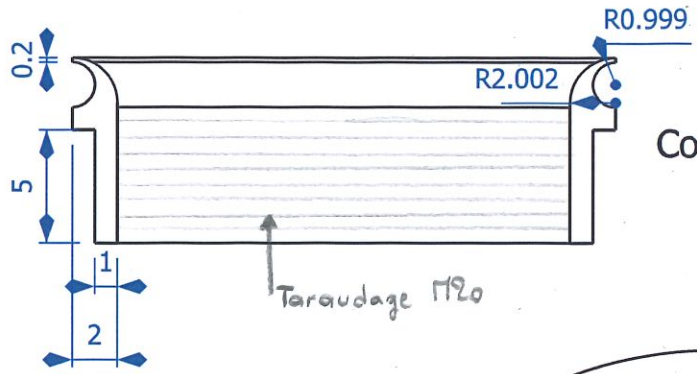

F E D C B A

Face

Coupe côté

Dessous

Taroudage M20

DESIGNED BY: Designed by Name		Couronne		G	-
DATE: 19/04/2017		taroudée avec méplat		F	-
SIZE A4				E	-
SCALE 3		WEIGHT (kg) Weight		D	-
		DRAWING NUMBER Drawing number		C	-
		SHEET Sheet		B	-
		This drawing is our property; it can't be reproduced or communicated without our written consent.		A	-