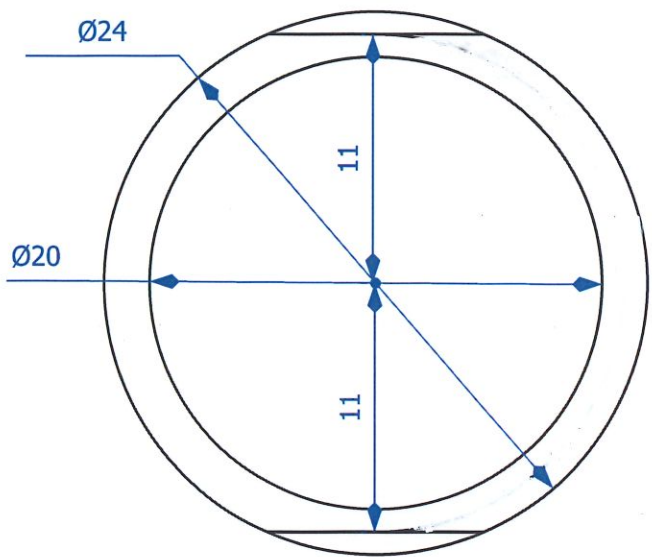

F E D C B A

Face

Coupe côté

Dessous

Taroudage M20

DESIGNED BY: Designed by Name		Couronne		G	-
DATE: 19/04/2017		taroudée avec méplat		F	-
SIZE A4				E	-
SCALE 3		WEIGHT (kg) Weight		D	-
		DRAWING NUMBER Drawing number		C	-
		SHEET Sheet		B	-
		This drawing is our property; it can't be reproduced or communicated without our written consent.		A	-