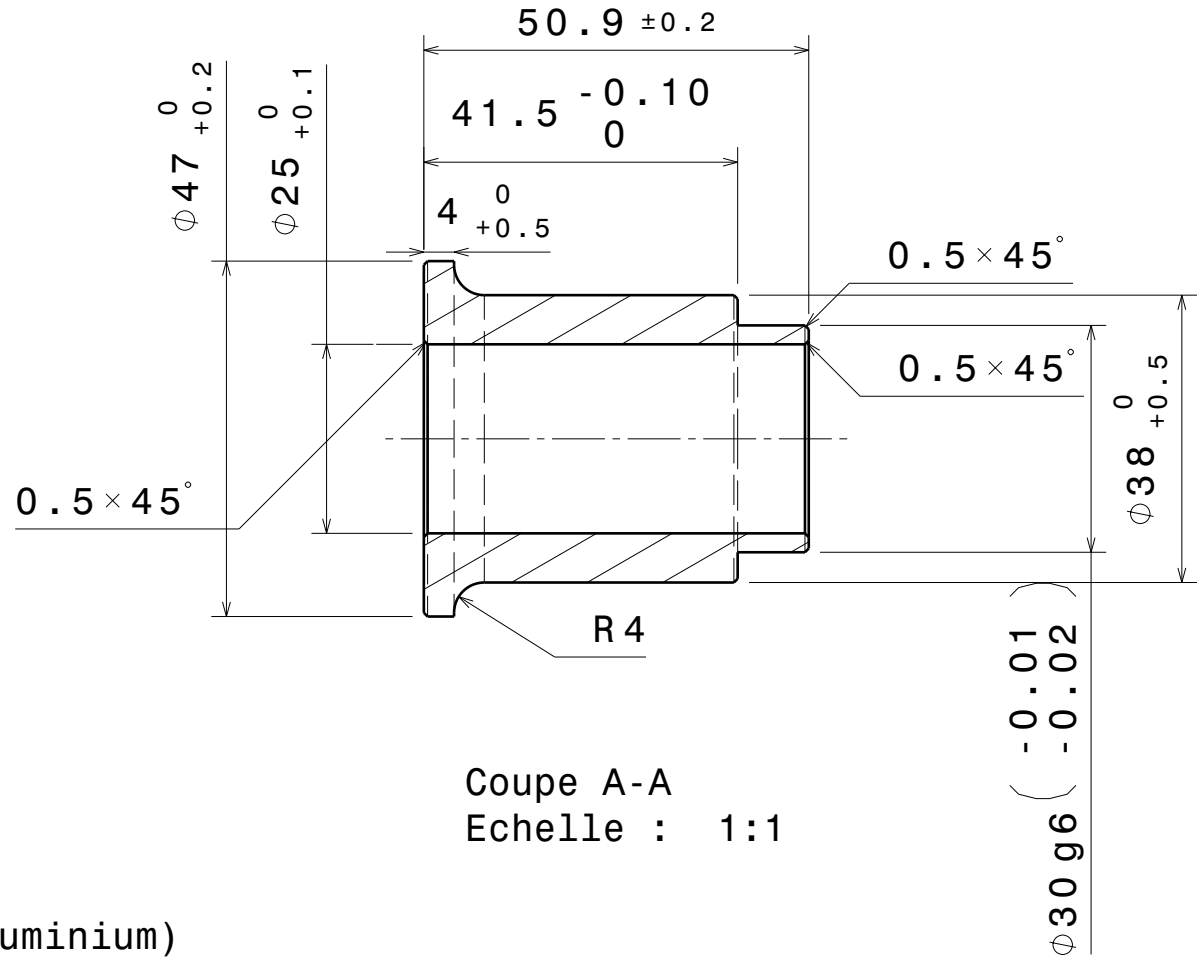

Vue de face
Echelle : 1:1

Coupe A-A
Echelle : 1:1

Matière : Aluminium 2017 (ou autre aluminium)
Nombre : 2 pièces

DESIGNED BY: U482888	
DATE: 05/07/2016	
CHECKED BY: D PIVERT	
DATE: 05 07 2016	
SIZE A4	
SCALE 1:1	WEIGHT (kg) 0,02

<h1>Entretoise_roue_ar</h1>	
DRAWING NUMBER 9150016	
SHEET 1 / 1	

I	-
H	-
G	-
F	-
E	-
D	-
C	-
B	-
A	-

This drawing is our property; it can't be reproduced or communicated without our written agreement.