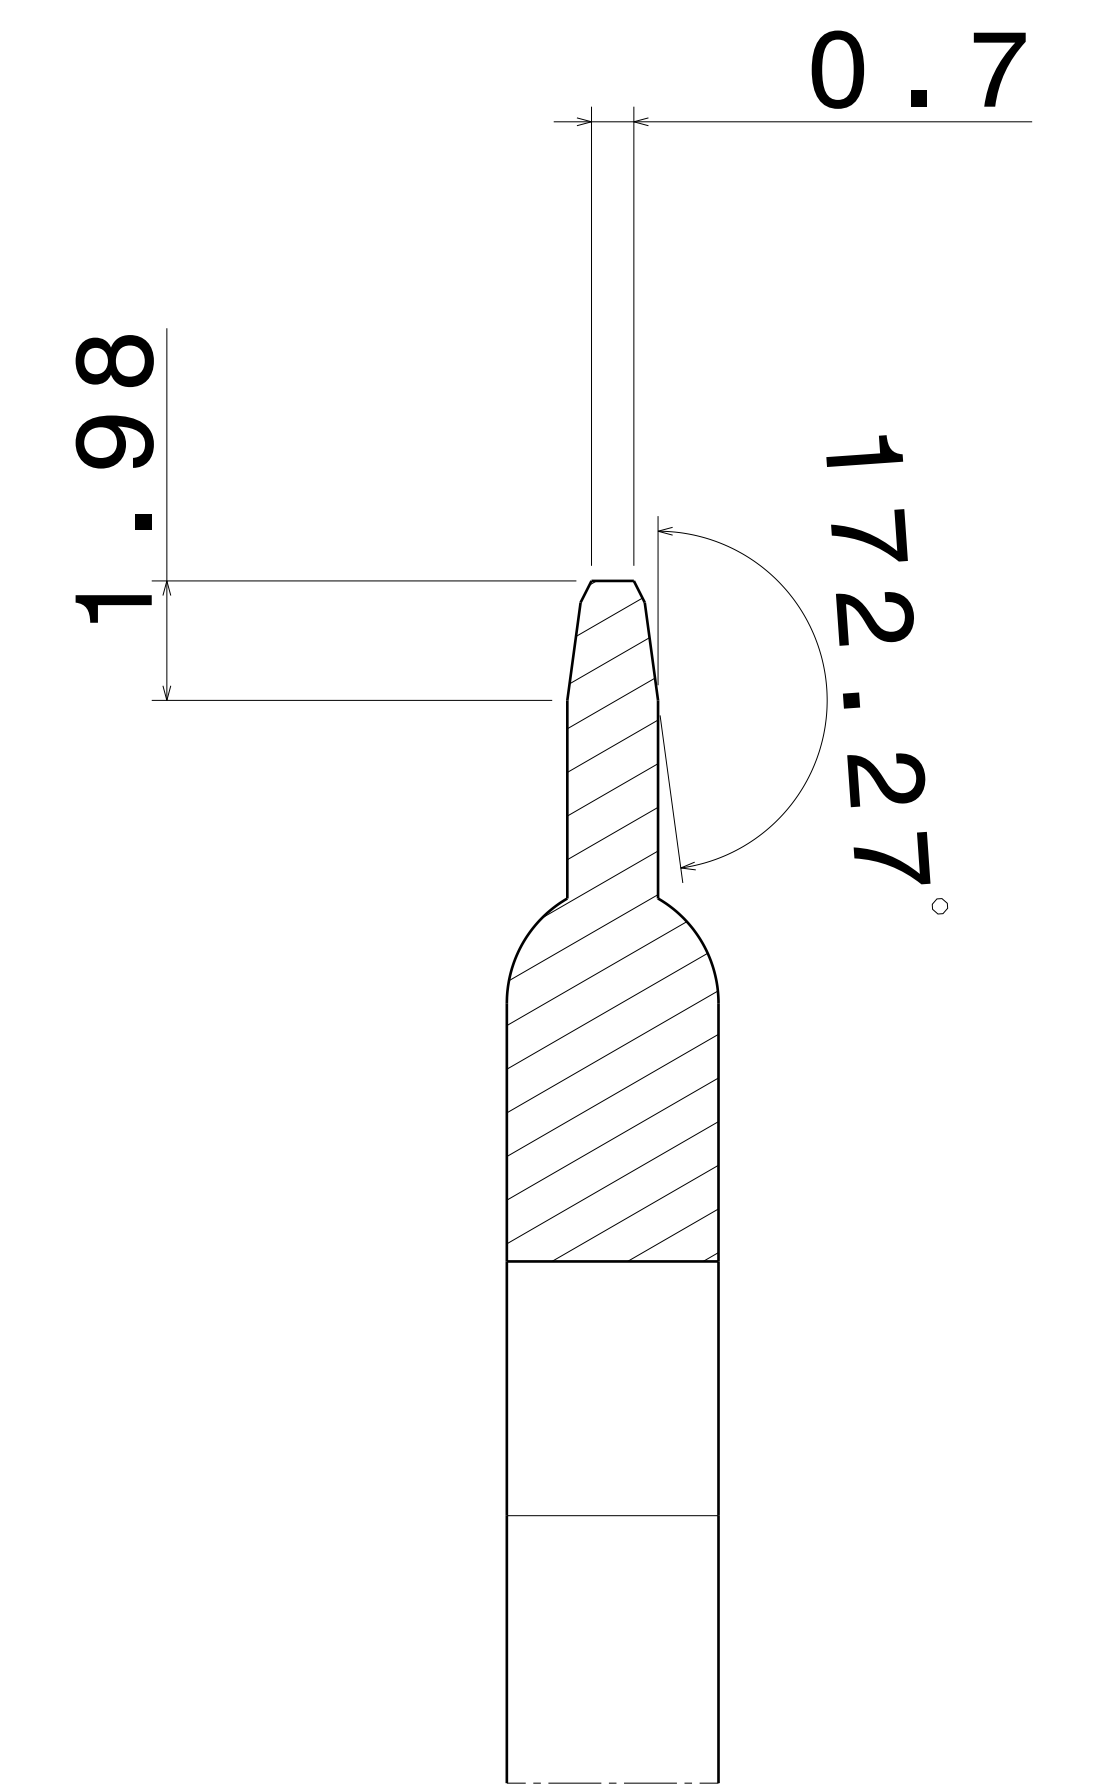

Vue de face
Echelle :1:1

Vue de gauche
Echelle :1:1

Coupe C-C
Echelle :4:1

DESIGNED BY:	JEATSA		I	-
DATE:	07/01/2017		H	-
DRAWN BY:	XXX		G	-
DATE:	XXX		F	-
SIZE:	A0		E	-
SCALE:	1:1		D	-
REVISION (No):	XXX		C	-
DRAWING NUMBER:			B	-
			A	-