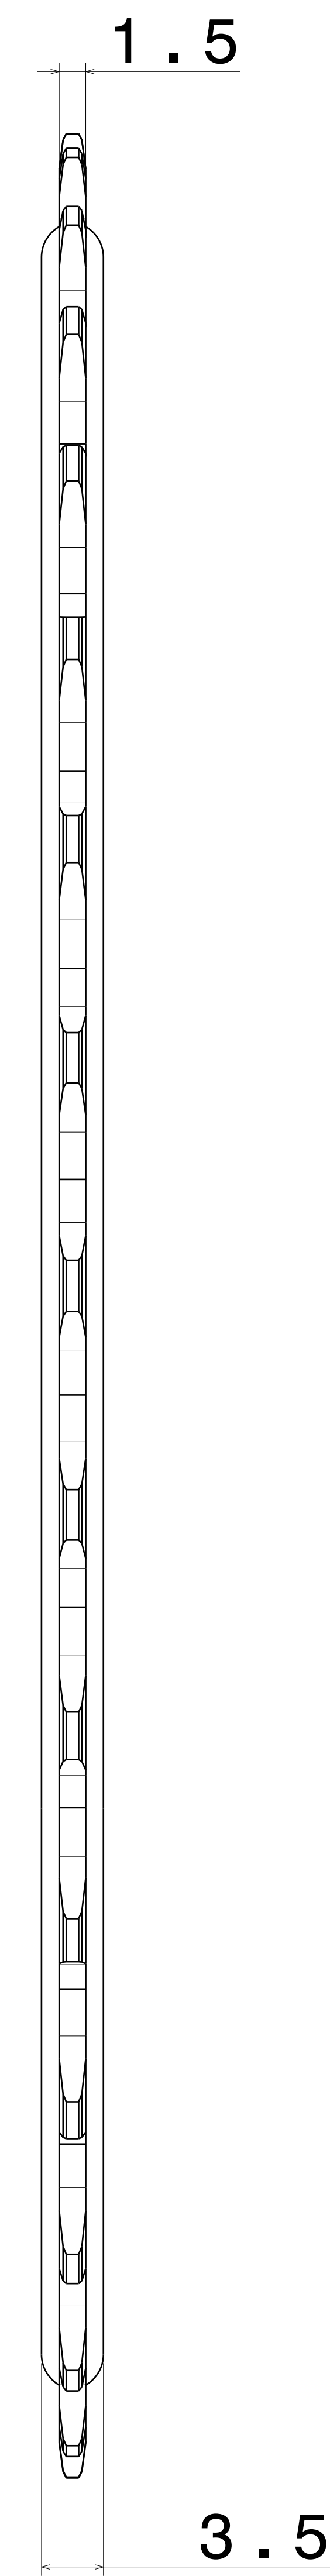

Vue de face
Echelle :1:1

Vue de gauche
Echelle :1:1

Coupe C-C
Echelle :4:1

DESIGNED BY:	JEATSA		I	-
DATE:	07/01/2017		H	-
DRAWN BY:	XXX		G	-
DATE:	XXX		F	-
SIZE:	A0		E	-
SCALE:	1:1		D	-
REVISION (No):	XXX		C	-
DRAWING NUMBER:			B	-
			A	-

DASSAULT SYSTEMES

poulie dentee

1/1