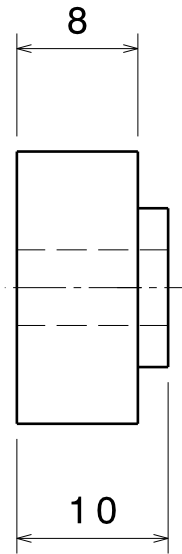

D

C

B

A

4

4

3

3

2

2

1

1

Vue de face
Echelle : 2:1

Vue de gauche
Echelle : 2:1

Entretoise

DESIGNED BY:
Damien
DATE:
09/11/2016
CHECKED BY:
XXX
DATE:
XXX

SIZE
A4

SCALE
2:1

WEIGHT (kg)
XXX

DRAWING NUMBER
XXX

SHEET
1 / 1

I	-
H	-
G	-
F	-
E	-
D	-
C	-
B	-
A	-

This drawing is our property; it can't be reproduced or communicated without our written agreement.

D