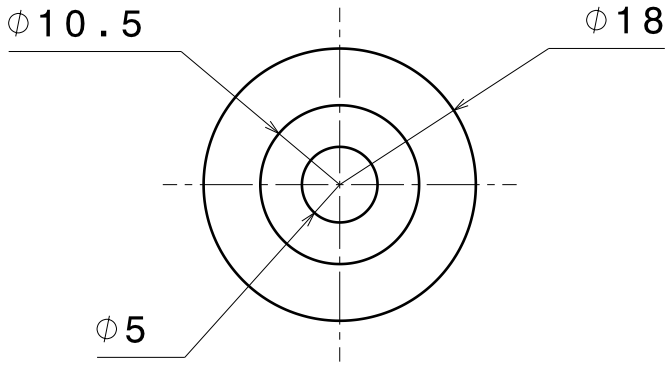

2

2

1

1

Vue de face
Echelle : 2:1

Vue de gauche
Echelle : 2:1

Entretoise

DESIGNED BY:
Damien
DATE:
09/11/2016
CHECKED BY:
XXX
DATE:
XXX

SIZE
A4

SCALE
2:1

WEIGHT (kg)
XXX

DRAWING NUMBER
XXX

SHEET
1 / 1

I	-
H	-
G	-
F	-
E	-
D	-
C	-
B	-
A	-

This drawing is our property; it can't be reproduced or communicated without our written agreement.

D