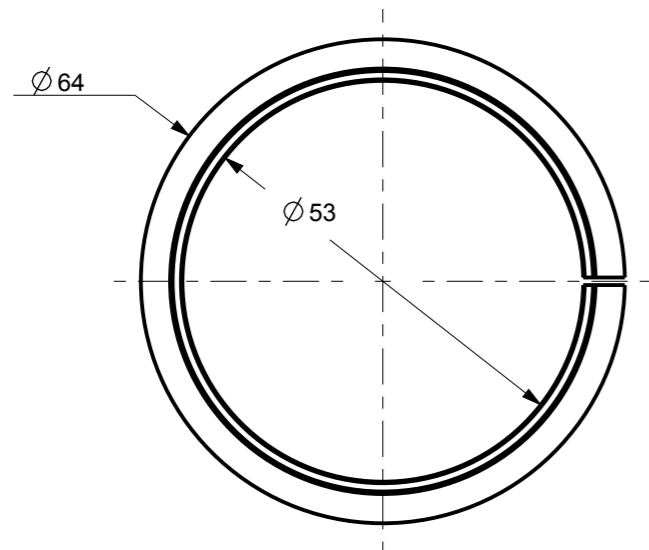

SECTION A-A

SCALE 0.800

	Scale: 1.000	Matière / Traitement: Dural ou Aluminium 2017a	Units of measure : mm
	Document Number: ENTRETOISE_FOURREAU		Doc. Rev. Sheet: 1/1
State:			Version 1