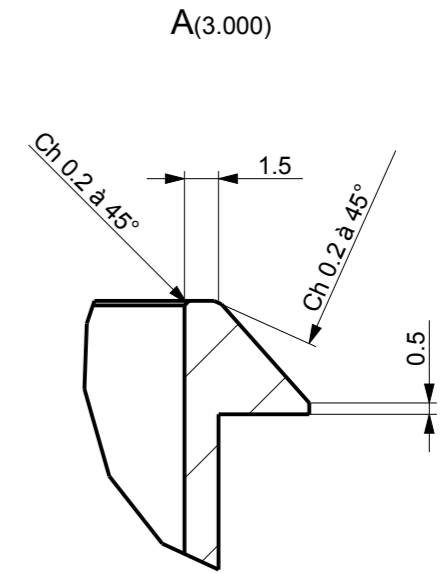

SECTION A-A

SCALE 0.800

	Scale: 1.000	Matière / Traitement: Dural ou Aluminium 2017a	Units of measure : mm
	Document Number: ENTRETOISE_FOURREAU		Doc. Rev. Sheet: 1/1
State:			Version 1