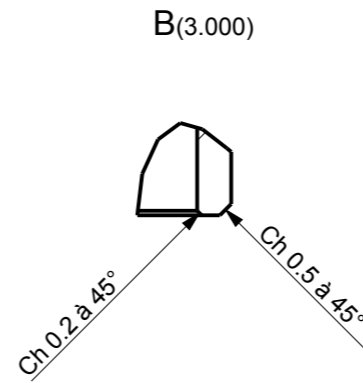

SECTION A-A

SCALE 0.800

	Scale: 1.000	Matière / Traitement: Dural ou Aluminium 2017a	Units of measure : mm
	Document Number: ENTRETOISE_FOURREAU		Doc. Rev. Sheet: 1/1
State:			Version 1