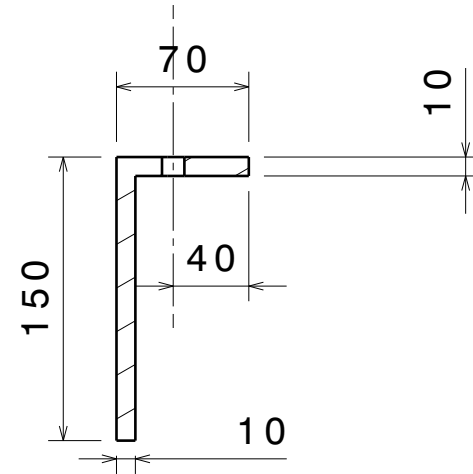

2

2

1

1

Vue isométrique
Echelle : 1:3

Vue de face
Echelle : 1:4

Vue de dessous
Echelle : 1:3

Coupe A-A
Echelle : 1:4

This drawing is our property. It can't be reproduced or communicated without our written agreement.		TWINFOIL			
		DRAWING TITLE			
DRAWN BY Victor		DATE 03/05/2016		Fixation planche	
CHECKED BY XXX		DATE XXX		SIZE A4	DRAWING NUMBER 1
DESIGNED BY XXX		DATE XXX		SCALE 1:1	WEIGHT(kg) XXX
		SHEET		1/1	
		REV		0	