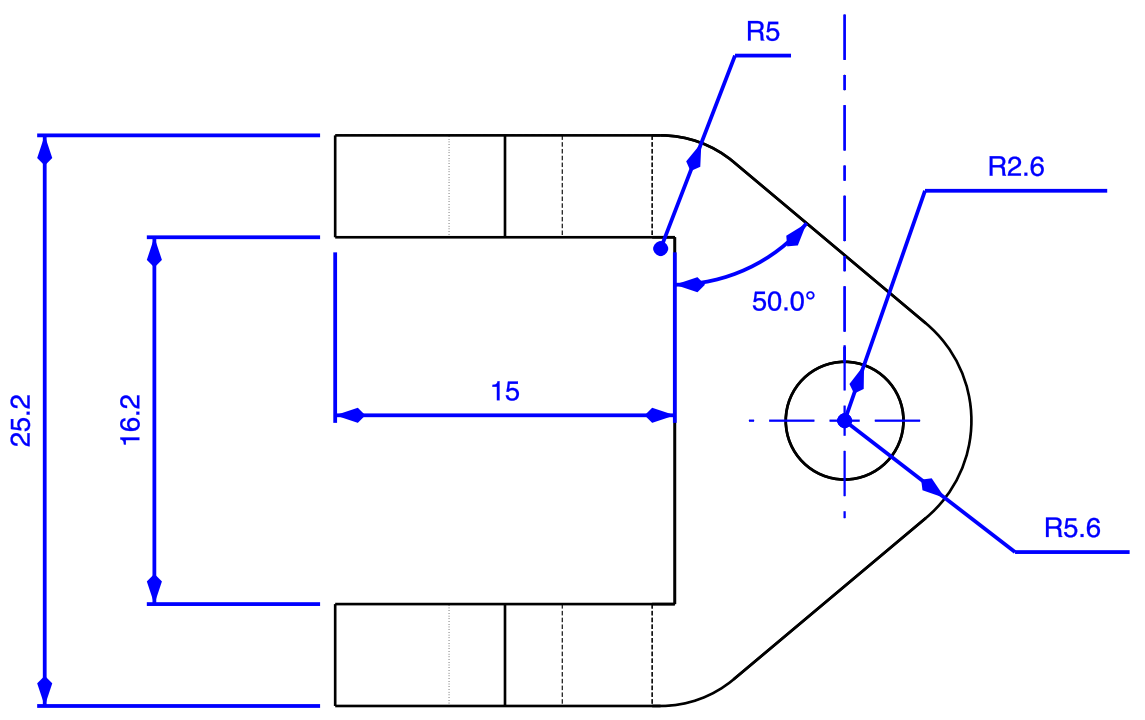

1

DESIGNED BY: C CRABES		cardan vit de mulet tabasco (spair marine)		I	-
DATE: 08/02/16				H	-
CHECKED BY:		DRAWING NUMBER v6		G	-
DATE:				F	-
SIZE A3		SHEET 1		E	-
SCALE 2:1	WEIGHT (kg)			D	-
				C	-
				B	-
This drawing is our property; it can't be reproduced or communicated without our written agreement.				A	-