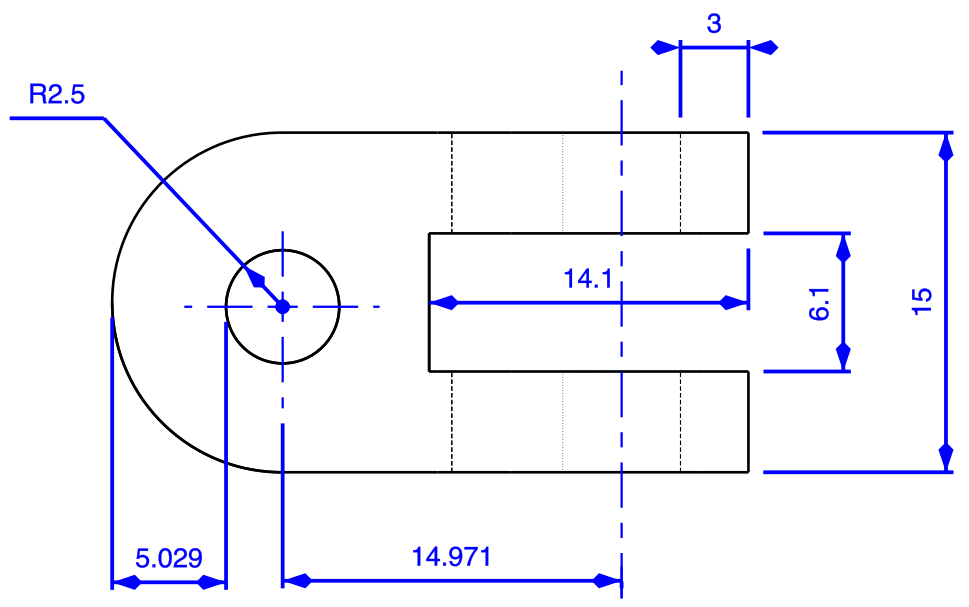

1

DESIGNED BY: C CRABES		cardan vit de mulet tabasco (spair marine)		I	-
DATE: 08/02/16				H	-
CHECKED BY:		DRAWING NUMBER v6		G	-
DATE:				F	-
SIZE A3		SHEET 1		E	-
SCALE 2:1	WEIGHT (kg)			D	-
				C	-
				B	-
This drawing is our property; it can't be reproduced or communicated without our written agreement.				A	-