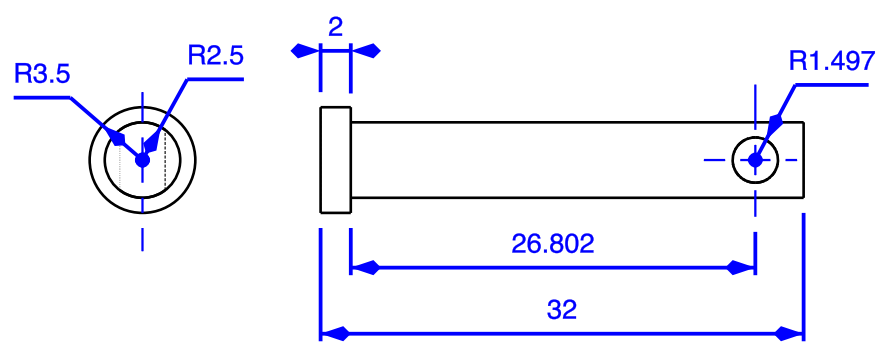

1

DESIGNED BY: C CRABES		cardan vit de mulet tabasco (spair marine)		I	-
DATE: 08/02/16				H	-
CHECKED BY:		DRAWING NUMBER v6		G	-
DATE:				F	-
SIZE A3		SHEET 1		E	-
SCALE 2:1	WEIGHT (kg)			D	-
				C	-
				B	-
This drawing is our property; it can't be reproduced or communicated without our written agreement.				A	-