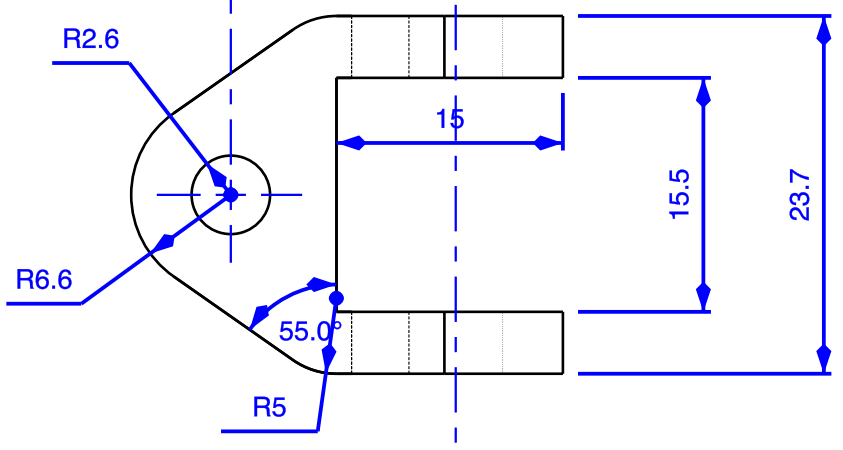

H G F E D C B A

4

3

2

1

DESIGNED BY: C CRABES		Cardan vit de mulet Tabasco (Spair Marine)	
DATE: 13/02/16			
CHECKED BY:			
DATE:			
SIZE A3		DRAWING NUMBER v7	
SCALE 2:1	WEIGHT (kg)	SHEET 1	

I	-
H	-
G	-
F	-
E	-
D	-
C	-
B	-
A	-