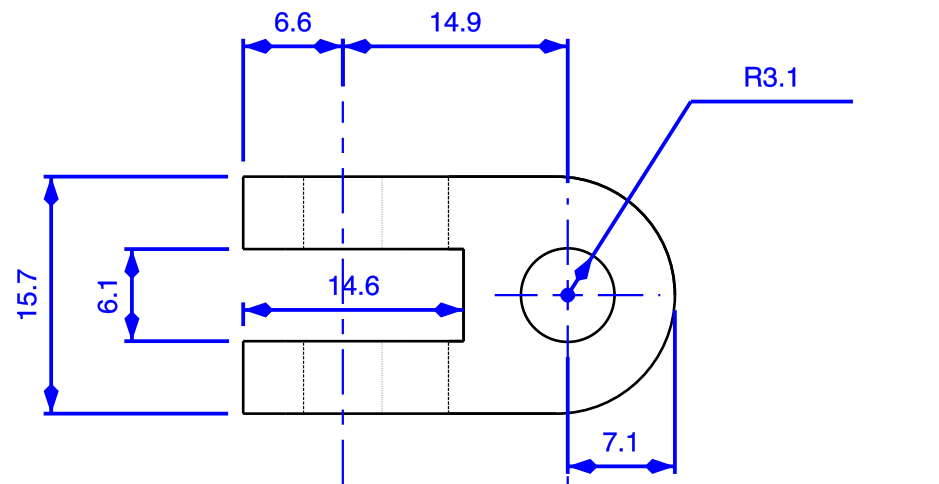

H G F E D C B A

4

3

2

1

DESIGNED BY: C CRABES		Cardan vit de mulet Tabasco (Spair Marine)	
DATE: 13/02/16			
CHECKED BY:			
DATE:			
SIZE A3		DRAWING NUMBER v7	
SCALE 2:1	WEIGHT (kg)	SHEET 1	

I	-
H	-
G	-
F	-
E	-
D	-
C	-
B	-
A	-